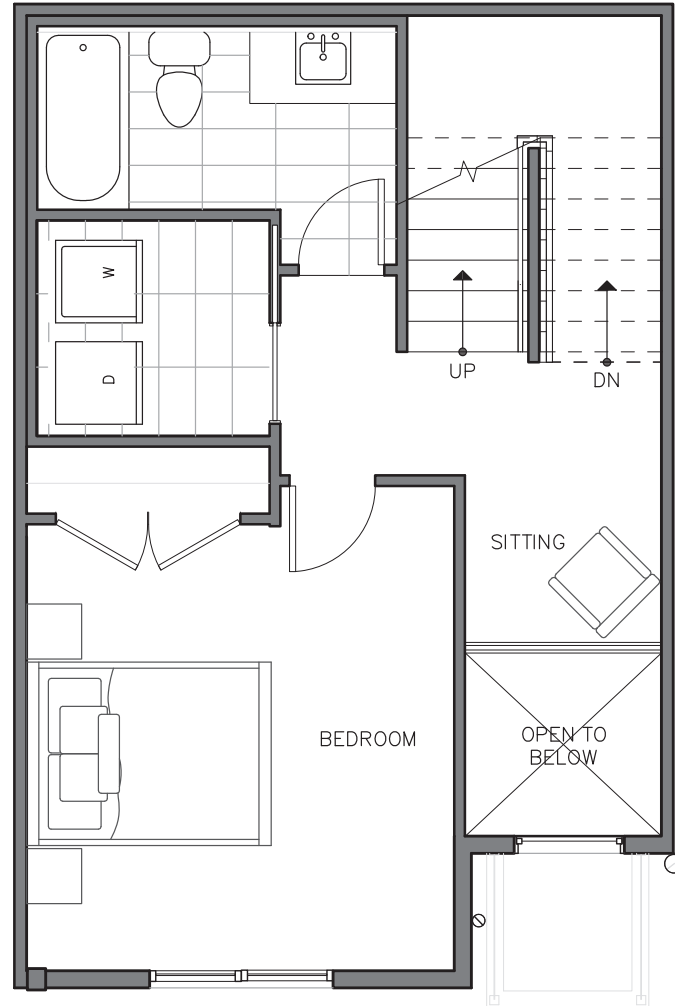

# THE Trondheim NIDAROS FLOOR PLAN

1,700

3

2.5

GARAGE SPACE

FIRST FLOOR

SECOND FLOOR

PID: 476

# THE Trondheim NIDAROS FLOOR PLAN

1,700

3

2.5

GARAGE SPACE

THIRD FLOOR

FOURTH FLOOR

PID: 476