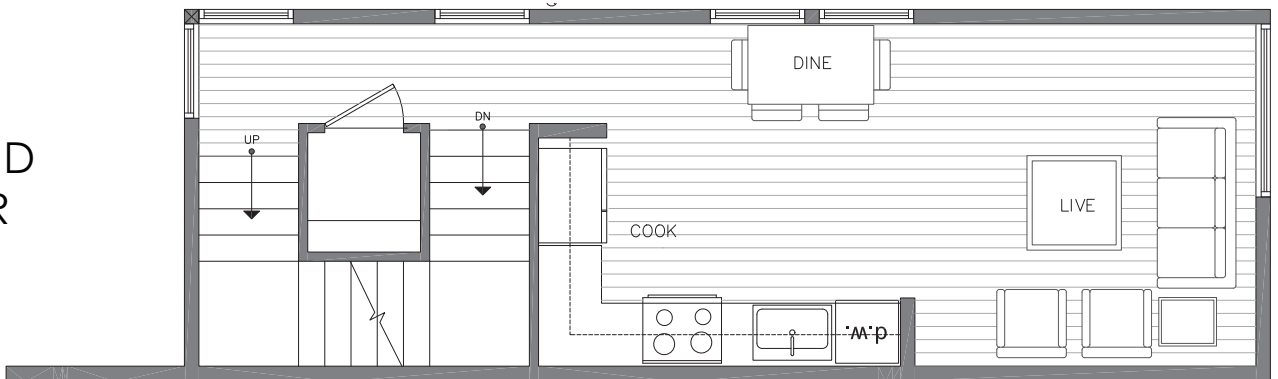

# 1319 NW 85TH ST

SEATTLE, WA 98117

1,166

2

1.75

PARKING SPACE

FIRST FLOOR

SECOND FLOOR

# 1319 NW 85TH ST

SEATTLE, WA 98117

1,166

2

1.75

PARKING SPACE

THIRD FLOOR

ROOF DECK