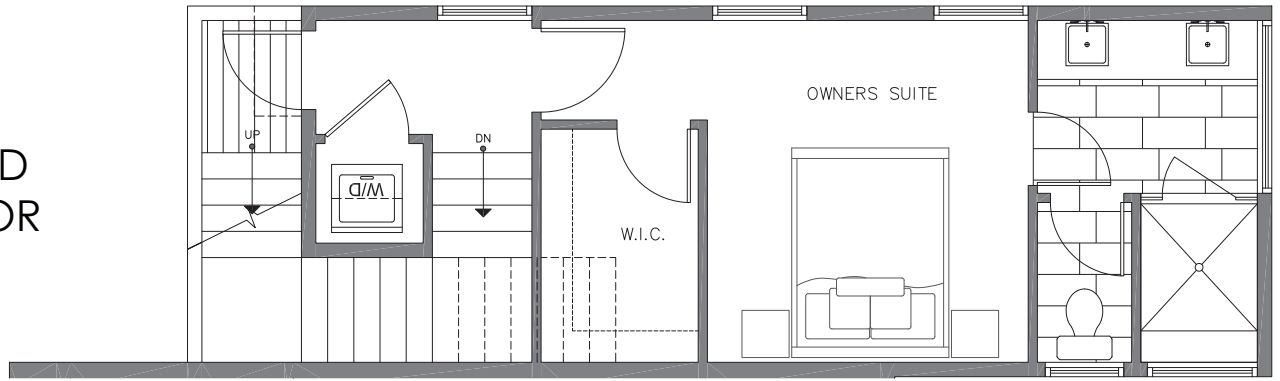

# 1319 NW 85TH ST

SEATTLE, WA 98117

1,166

2

1.75

PARKING SPACE

THIRD FLOOR

ROOF DECK