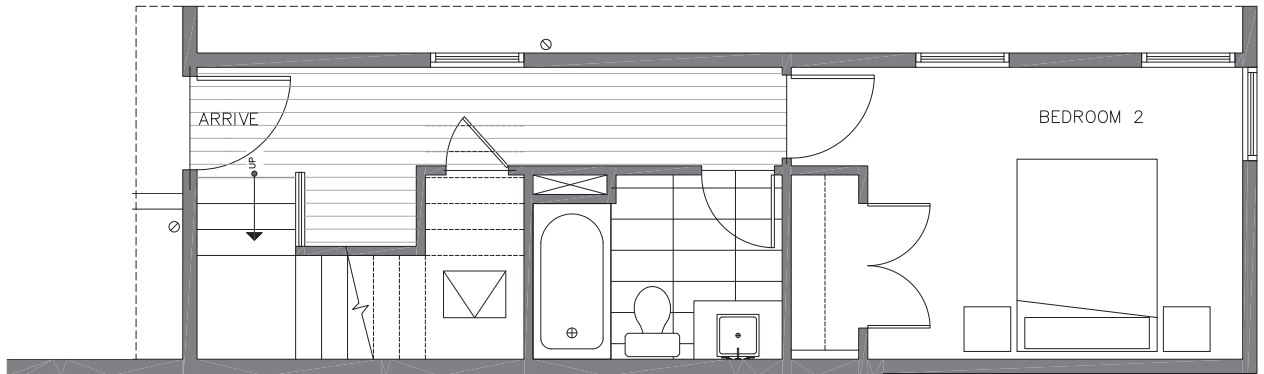

# 1319 NW 85TH ST

SEATTLE, WA 98117

1,166

2

1.75

PARKING SPACE

FIRST FLOOR

SECOND FLOOR