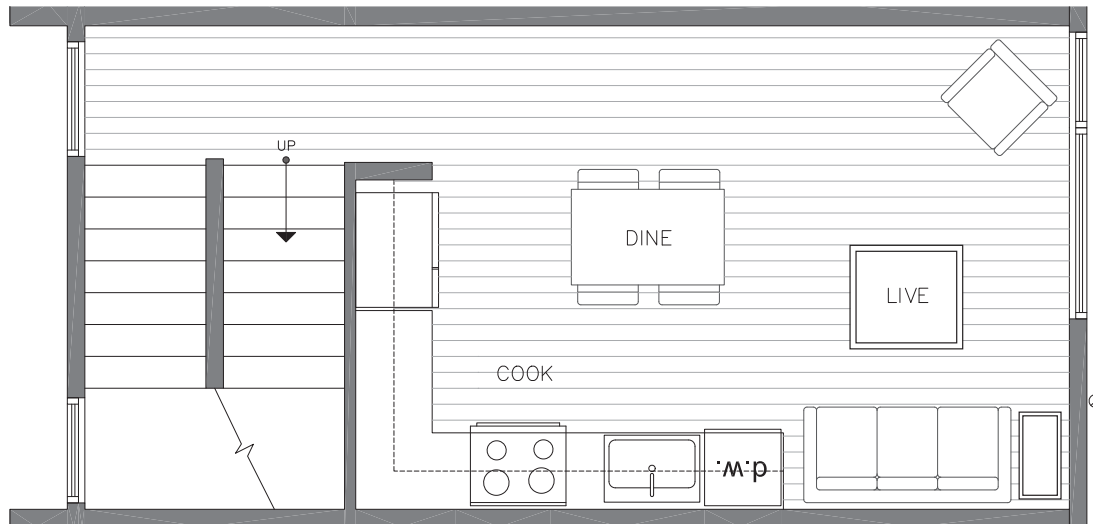

1321 NW 85TH ST

SEATTLE, WA 98117

1,027

2

1.75

PARKING SPACE

FIRST FLOOR

SECOND FLOOR

PID: 455

1321 NW 85TH ST

SEATTLE, WA 98117

1,027

2

1.75

PARKING SPACE

THIRD FLOOR

ROOF DECK

PID: 455