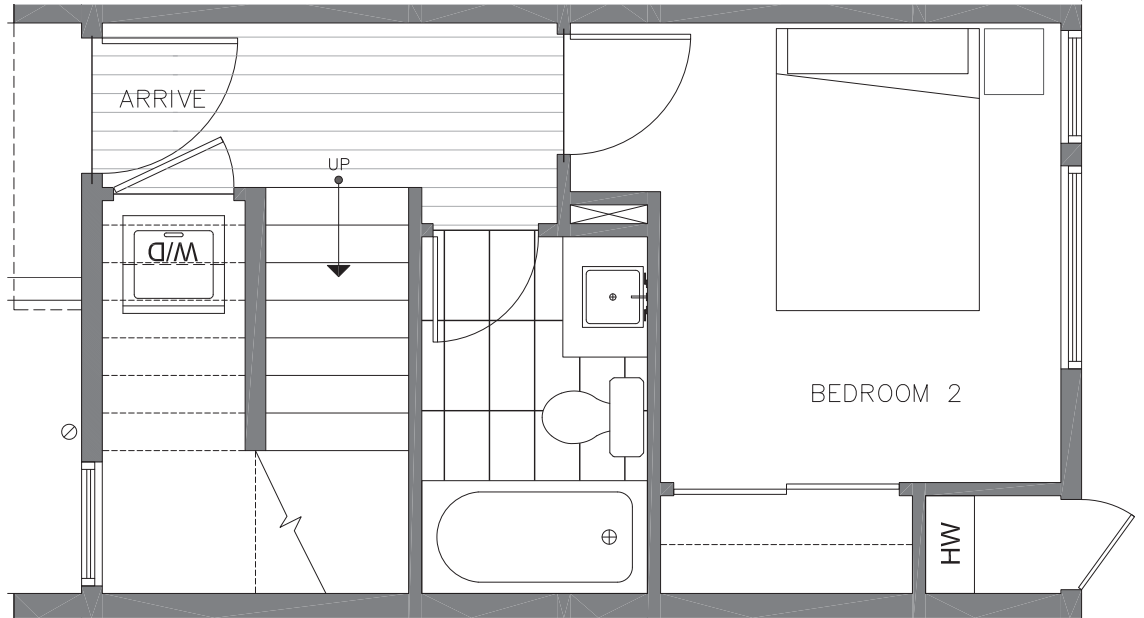

1321 NW 85TH ST

SEATTLE, WA 98117

1,027

2

1.75

PARKING SPACE

FIRST FLOOR

SECOND FLOOR

PID: 455

1321 NW 85TH ST

SEATTLE, WA 98117

1,027

2

1.75

PARKING SPACE

THIRD FLOOR

ROOF DECK

PID: 455