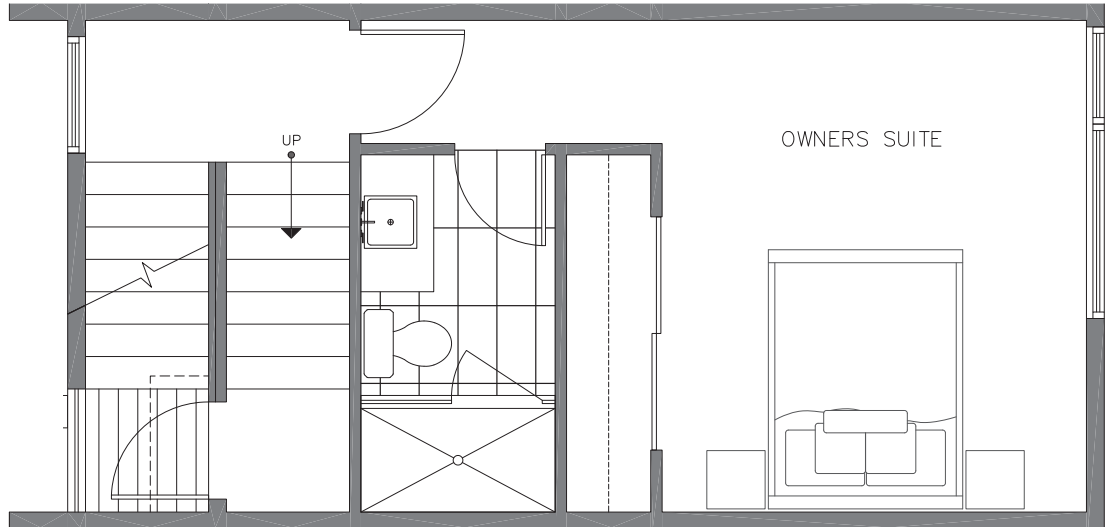

PID: 455

1321 NW 85TH ST

SEATTLE, WA 98117

1,027

2

1.75

PARKING SPACE

THIRD FLOOR

ROOF DECK

PID: 455