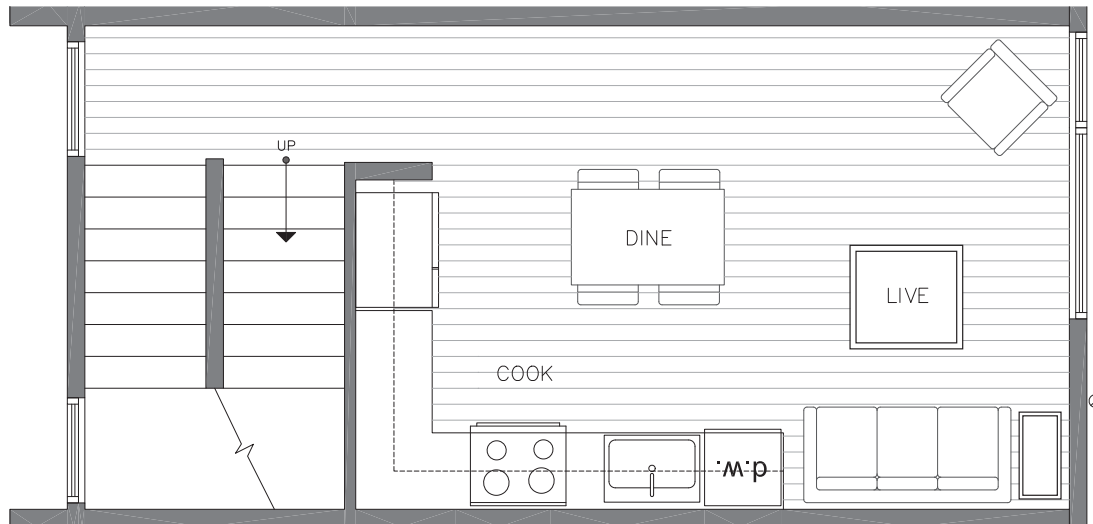

1323 NW 85TH ST

SEATTLE, WA 98117

1,027

2

1.75

FIRST FLOOR

SECOND FLOOR

PID: 455

1323 NW 85TH ST

SEATTLE, WA 98117

1,027

2

1.75

THIRD FLOOR

ROOF DECK

PID: 455