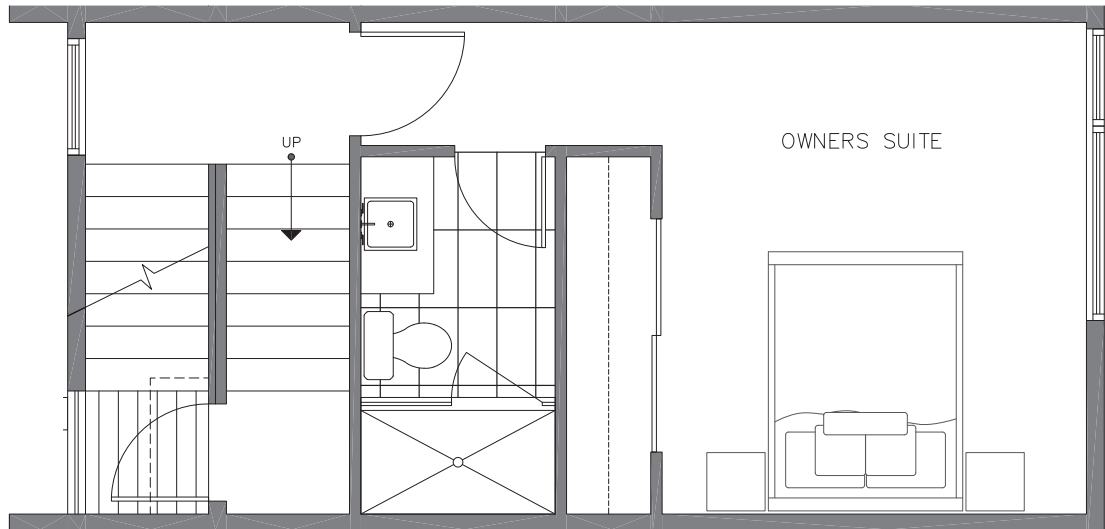

1323 NW 85TH ST

SEATTLE, WA 98117

1,027

2

1.75

THIRD FLOOR

ROOF DECK

PID: 455