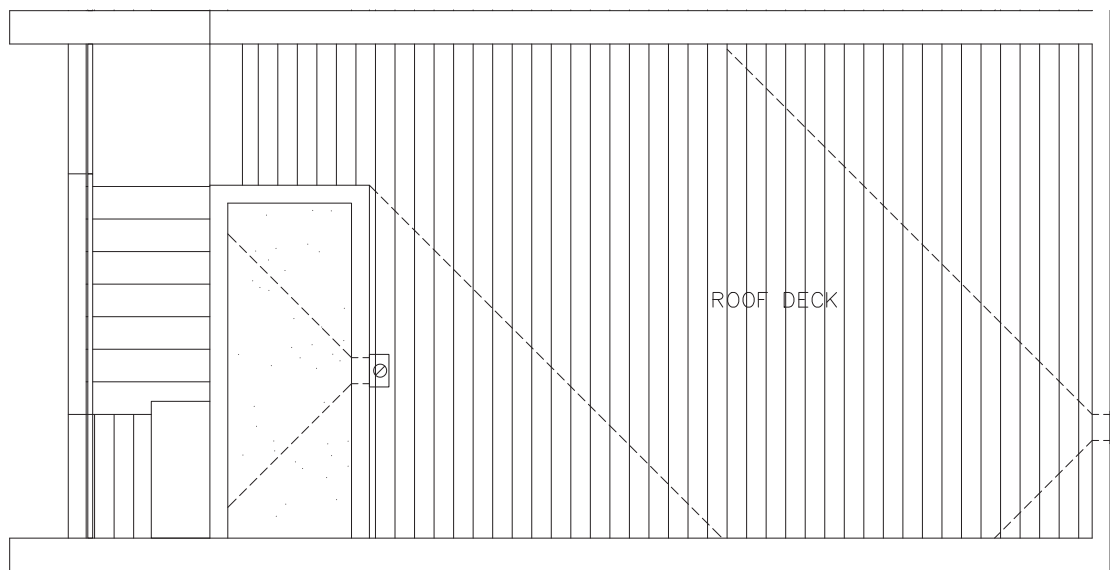

1323 NW 85TH ST

SEATTLE, WA 98117

1,027

2

1.75

THIRD FLOOR

ROOF DECK

PID: 455