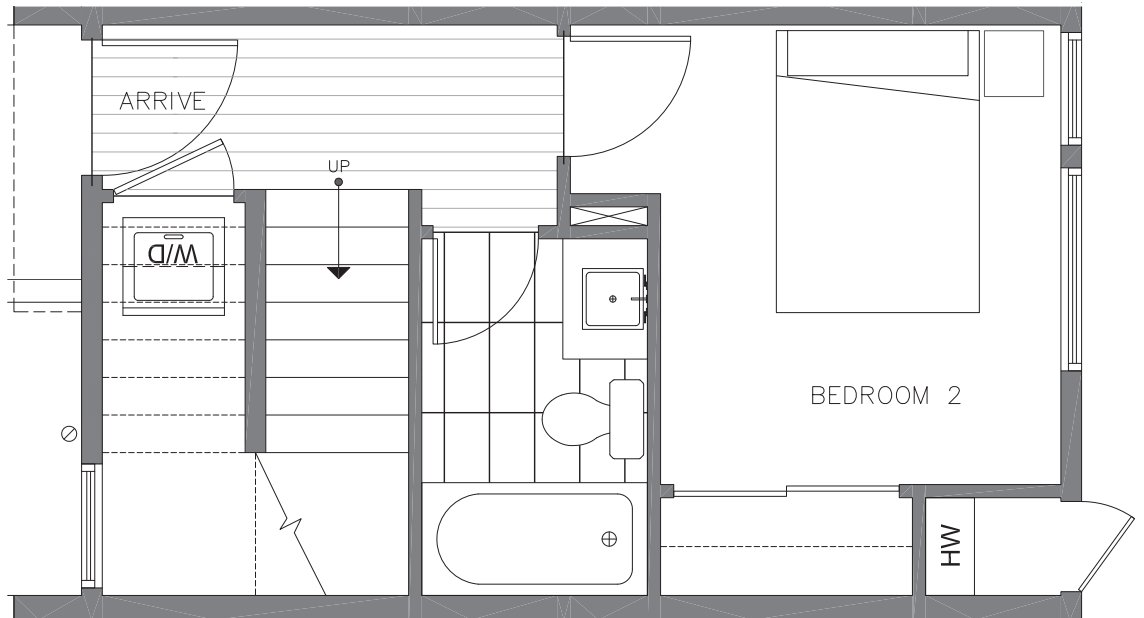

1323 NW 85TH ST

SEATTLE, WA 98117

1,027

2

1.75

FIRST FLOOR

SECOND FLOOR

PID: 455

1323 NW 85TH ST

SEATTLE, WA 98117

1,027

2

1.75

THIRD FLOOR

ROOF DECK

PID: 455