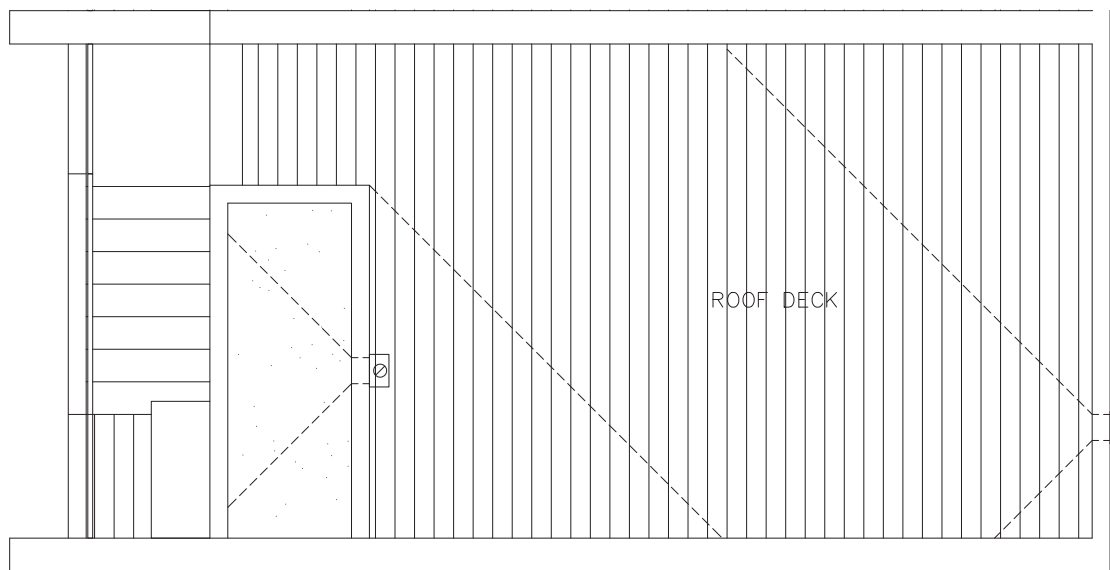

1325 NW 85TH ST

SEATTLE, WA 98117

1,027

2

1.75

THIRD FLOOR

ROOF DECK

PID: 455