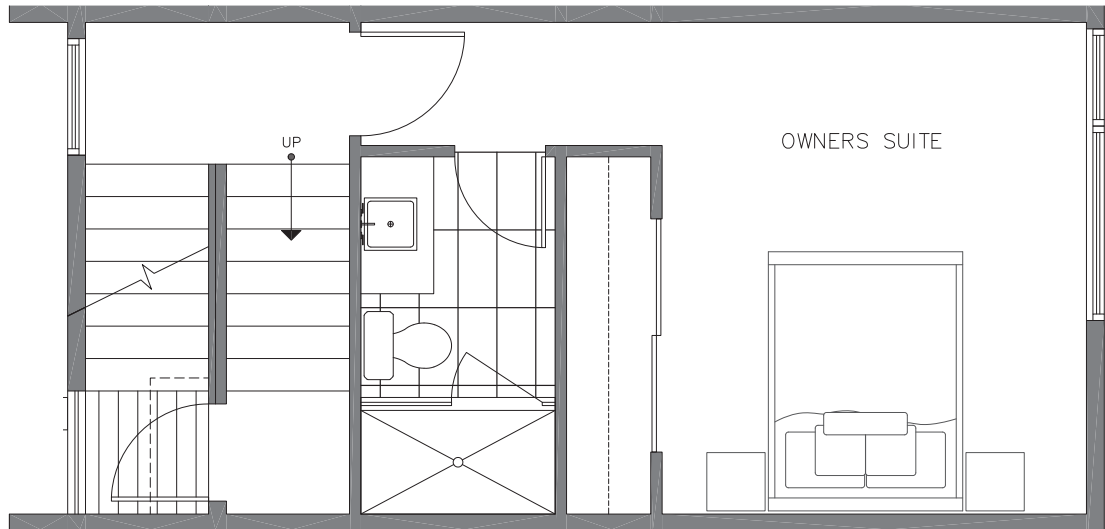

1325 NW 85TH ST

SEATTLE, WA 98117

1,027

2

1.75

THIRD FLOOR

ROOF DECK

PID: 455