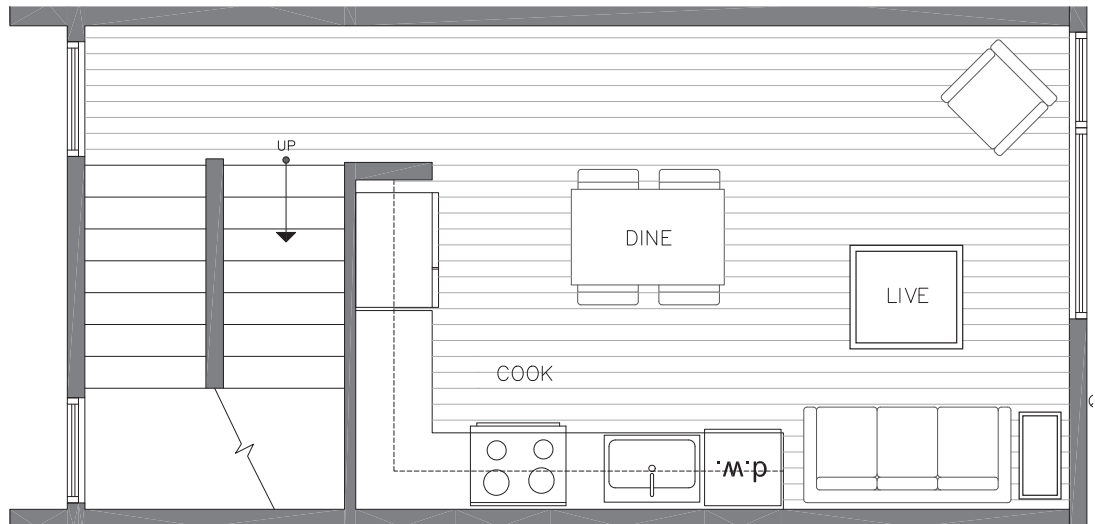

1325 NW 85TH ST

SEATTLE, WA 98117

1,027

2

1.75

FIRST FLOOR

SECOND FLOOR

PID: 455

1325 NW 85TH ST

SEATTLE, WA 98117

1,027

2

1.75

THIRD FLOOR

ROOF DECK

PID: 455