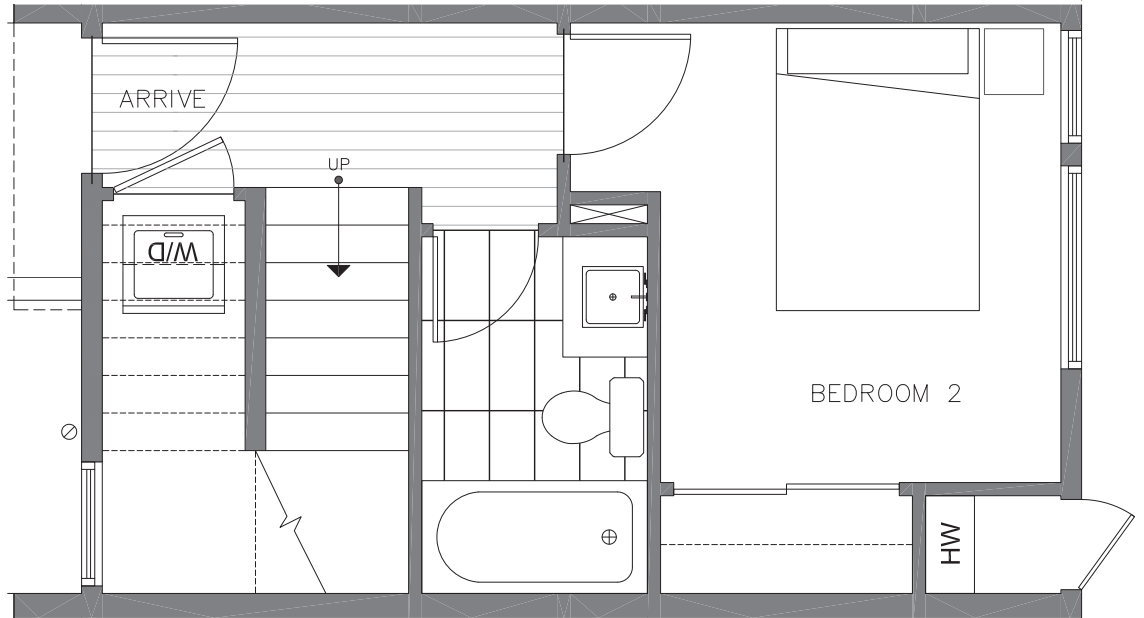

1325 NW 85TH ST

SEATTLE, WA 98117

1,027

2

1.75

FIRST FLOOR

SECOND FLOOR

PID: 455

1325 NW 85TH ST

SEATTLE, WA 98117

1,027

2

1.75

THIRD FLOOR

ROOF DECK

PID: 455