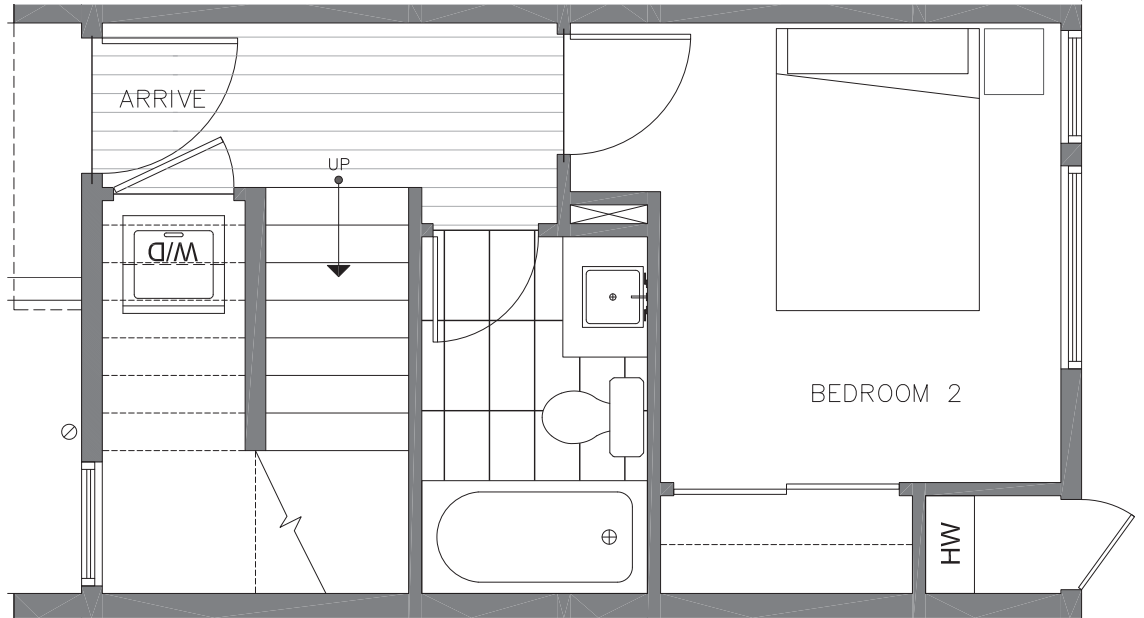

# 1327 NW 85TH ST

SEATTLE, WA 98117

1,027

2

1.75

PARKING SPACE

FIRST FLOOR

SECOND FLOOR

# 1327 NW 85TH ST

SEATTLE, WA 98117

1,027

2

1.75

PARKING SPACE

THIRD FLOOR

ROOF DECK