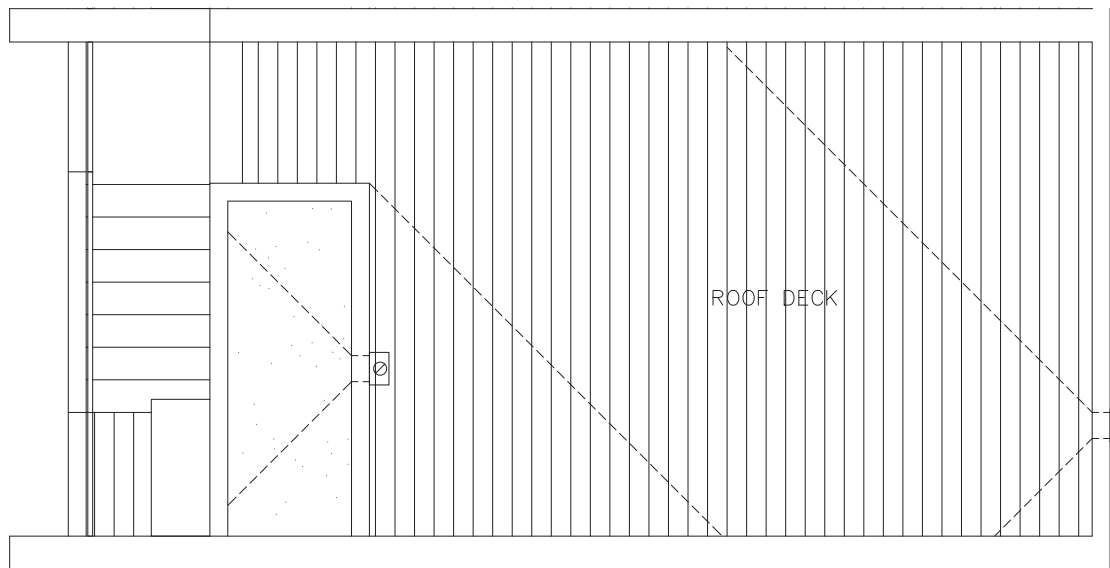

# 1327 NW 85TH ST

SEATTLE, WA 98117

1,027

2

1.75

PARKING SPACE

THIRD FLOOR

ROOF DECK