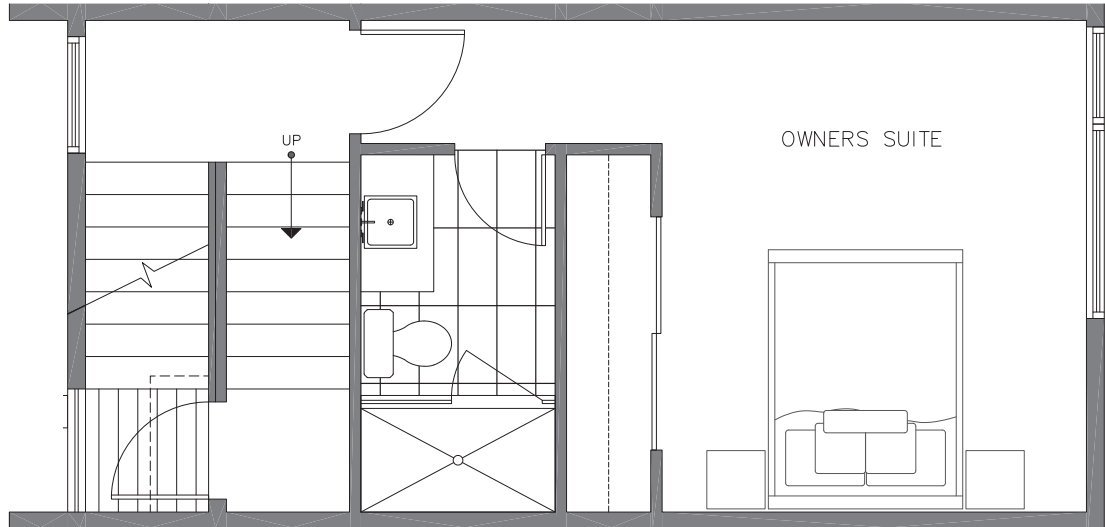

# 1327 NW 85TH ST

SEATTLE, WA 98117

1,027

2

1.75

PARKING SPACE

THIRD FLOOR

ROOF DECK