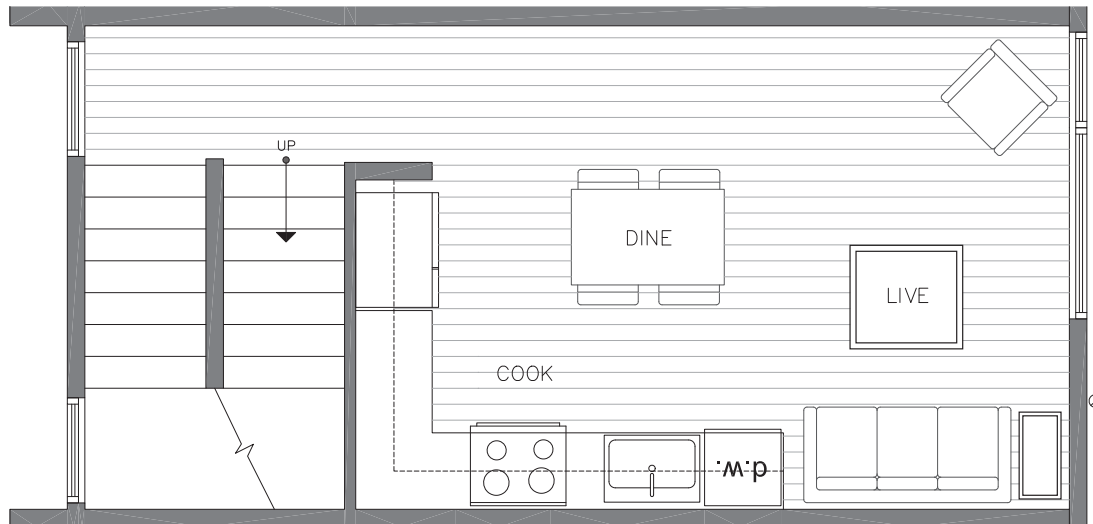

# 1327 NW 85TH ST

SEATTLE, WA 98117

1,027

2

1.75

PARKING SPACE

FIRST FLOOR

SECOND FLOOR

# 1327 NW 85TH ST

SEATTLE, WA 98117

1,027

2

1.75

PARKING SPACE

THIRD FLOOR

ROOF DECK