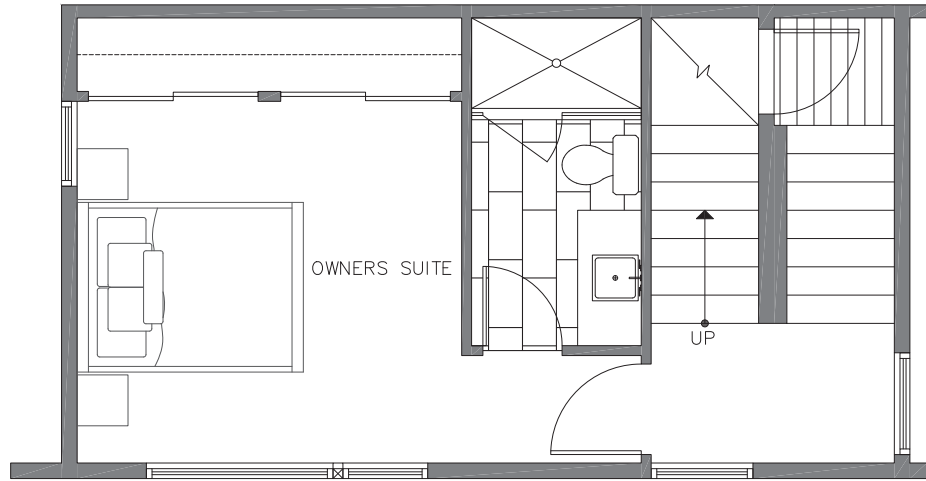

## FIRST FLOOR

# 8354A 14TH AVE NW

SEATTLE, WA 98117

1,091

2

1.75

THIRD FLOOR

ROOF DECK

PID: 455