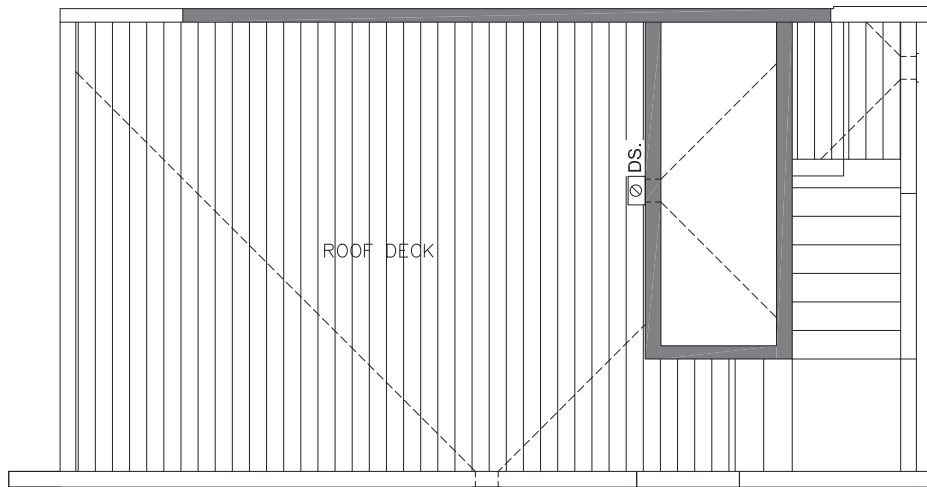

# 8354A 14TH AVE NW

SEATTLE, WA 98117

1,091

2

1.75

THIRD FLOOR

ROOF DECK

PID: 455