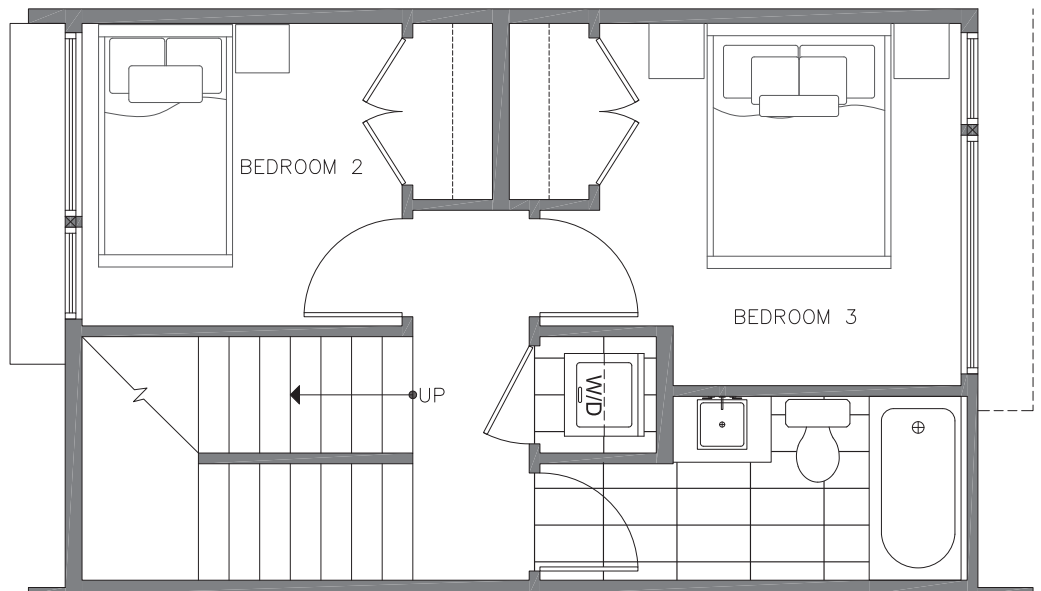

8354C 14TH AVE NW

SEATTLE, WA 98117

1,308

3

1.75

FIRST FLOOR

SECOND FLOOR

PID: 455

8354C 14TH AVE NW

SEATTLE, WA 98117

1,308

3

1.75

THIRD FLOOR

ROOF DECK

N ←