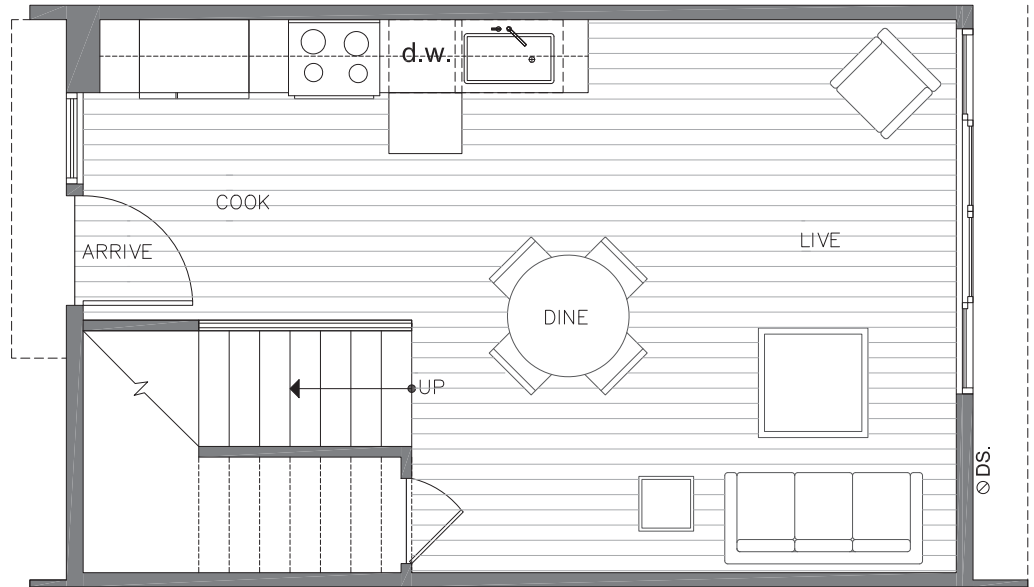

8354C 14TH AVE NW

SEATTLE, WA 98117

1,308

3

1.75

FIRST FLOOR

SECOND FLOOR

PID: 455

8354C 14TH AVE NW

SEATTLE, WA 98117

1,308

3

1.75

THIRD FLOOR

ROOF DECK

N ←