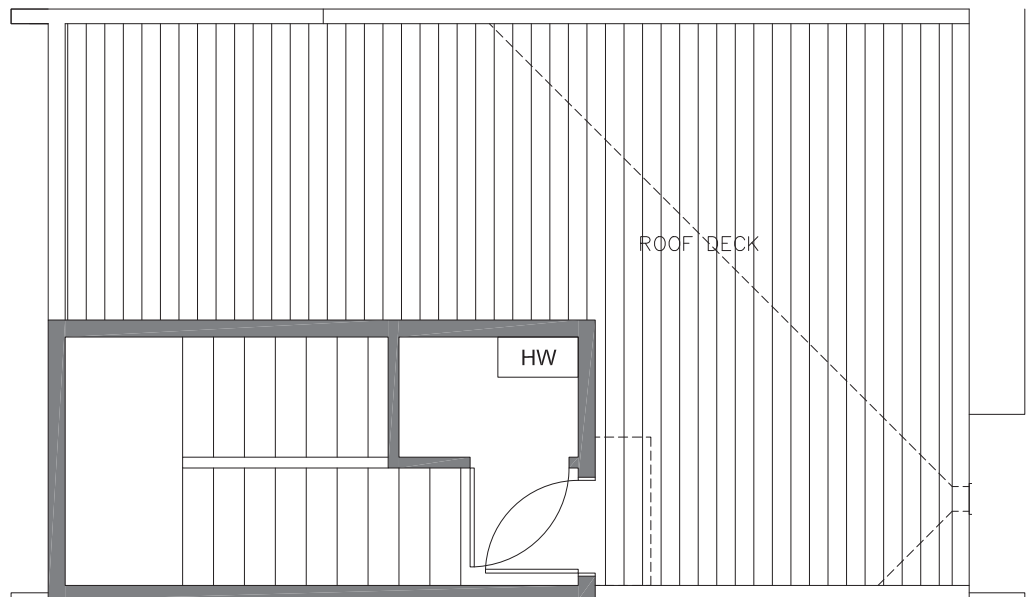

8354C 14TH AVE NW

SEATTLE, WA 98117

1,308

3

1.75

THIRD FLOOR

ROOF DECK

N ←