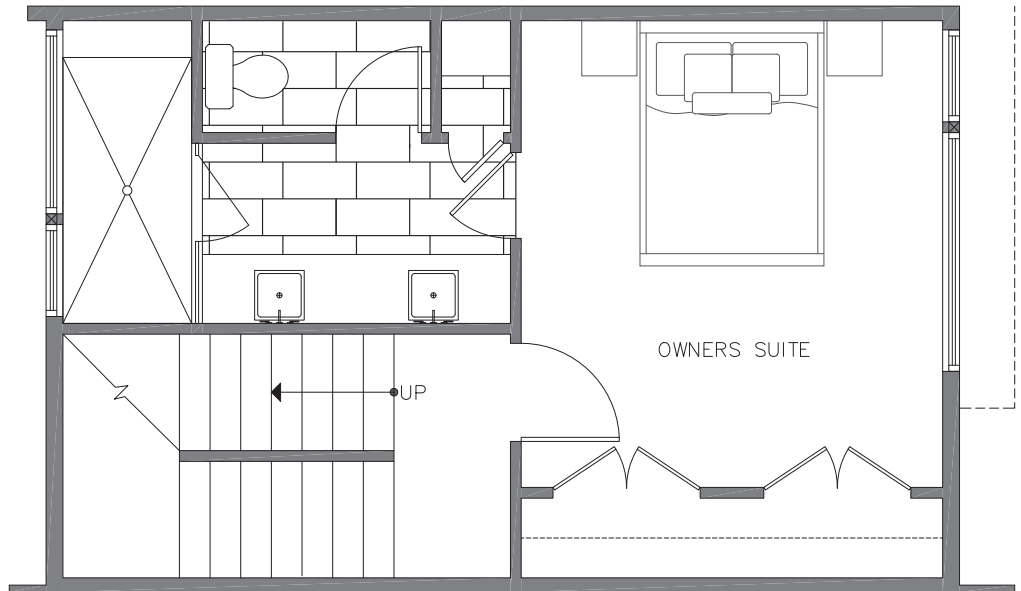

8354C 14TH AVE NW

SEATTLE, WA 98117

1,308

3

1.75

THIRD FLOOR

ROOF DECK

N ←