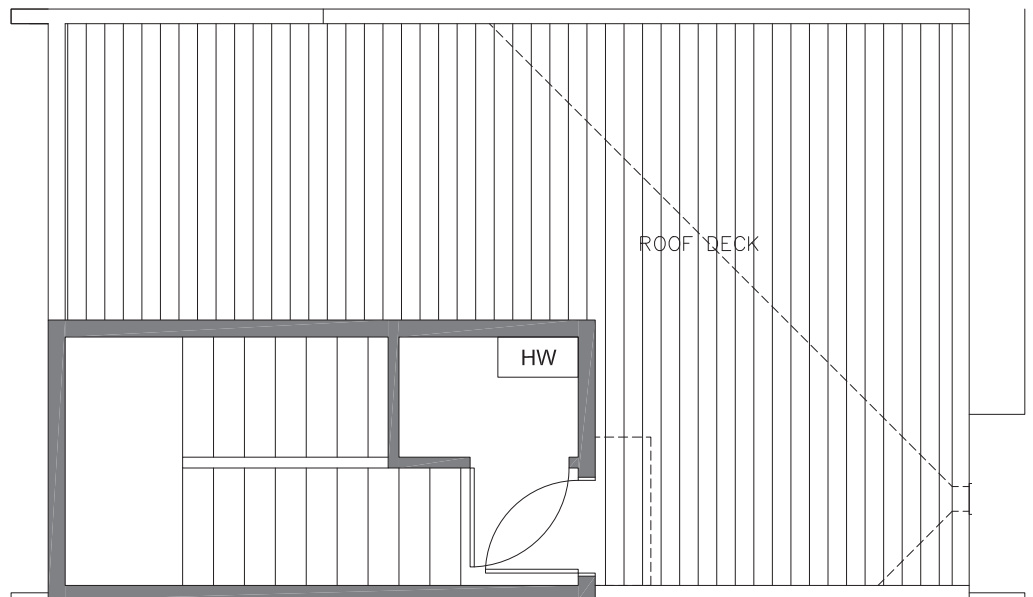

8354D 14TH AVE NW

SEATTLE, WA 98117

1,308

3

1.75

THIRD FLOOR

ROOF DECK

N ←