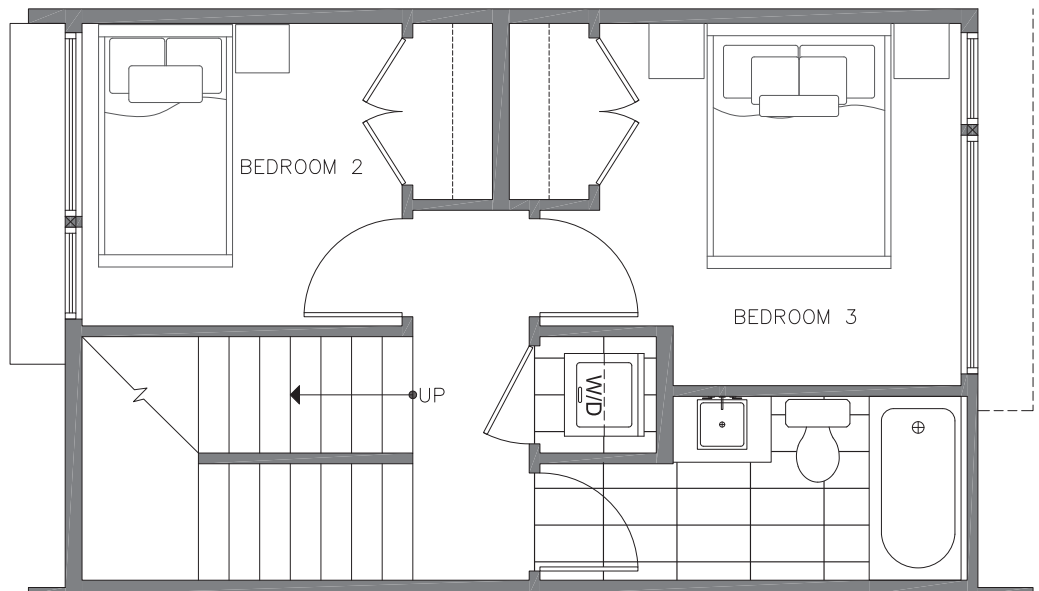

8354D 14TH AVE NW

SEATTLE, WA 98117

1,308

3

1.75

FIRST FLOOR

SECOND FLOOR

PID: 455

8354D 14TH AVE NW

SEATTLE, WA 98117

1,308

3

1.75

THIRD FLOOR

ROOF DECK

N ←