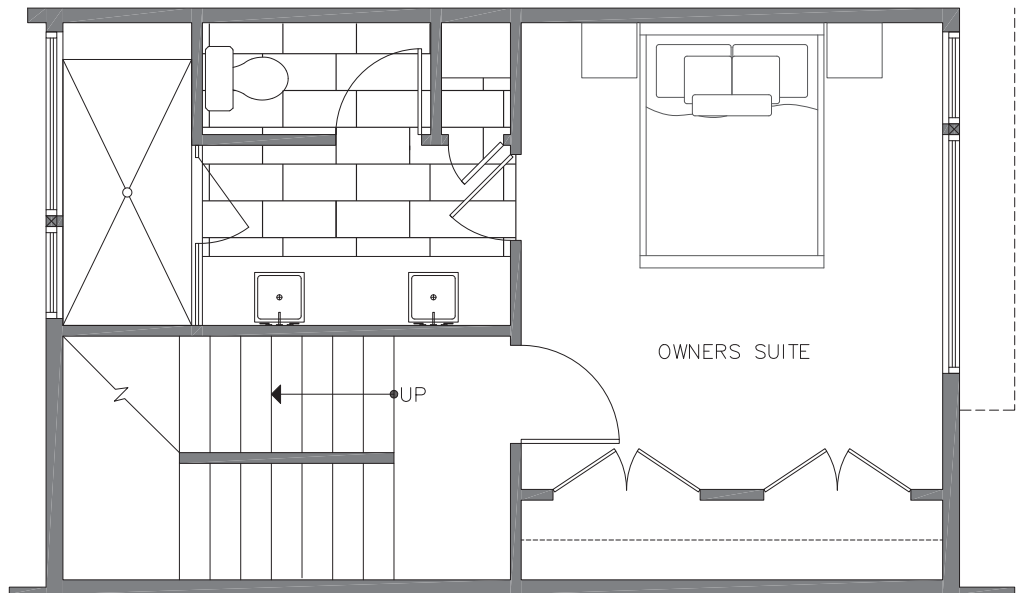

8354D 14TH AVE NW

SEATTLE, WA 98117

1,308

3

1.75

THIRD FLOOR

ROOF DECK

N ←