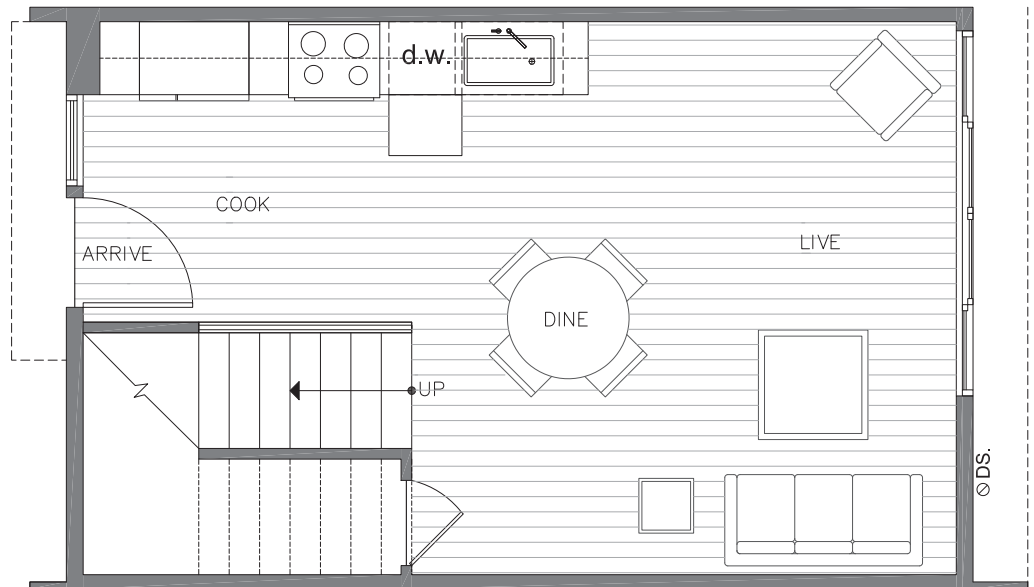

8354D 14TH AVE NW

SEATTLE, WA 98117

1,308

3

1.75

FIRST FLOOR

SECOND FLOOR

PID: 455

8354D 14TH AVE NW

SEATTLE, WA 98117

1,308

3

1.75

THIRD FLOOR

ROOF DECK

N ←