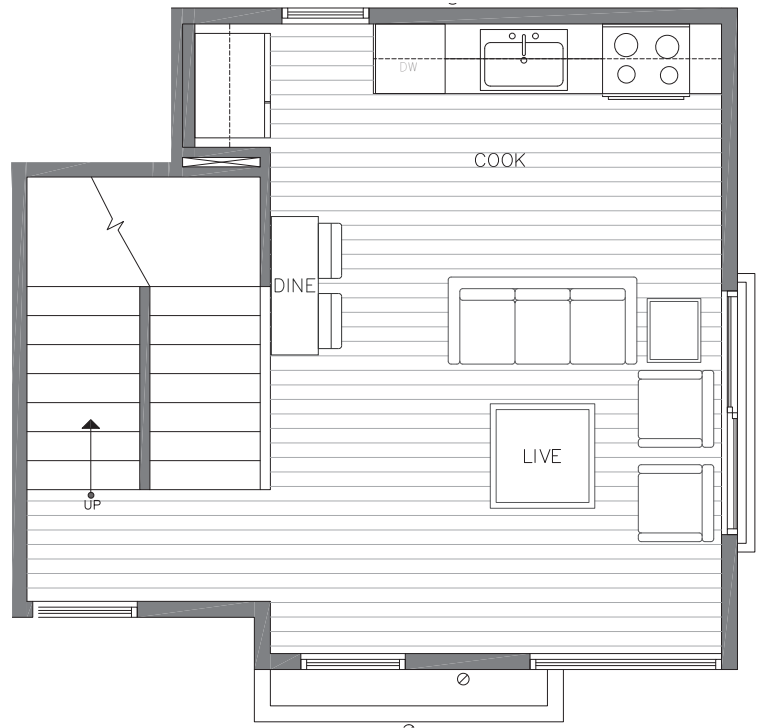

# 8362 14TH AVE NW

SEATTLE, WA 98117

1,054

2

1.75

PARKING SPACE

FIRST FLOOR

SECOND FLOOR

# 8362 14TH AVE NW

SEATTLE, WA 98117

1,054

2

1.75

PARKING SPACE

THIRD FLOOR

ROOF DECK