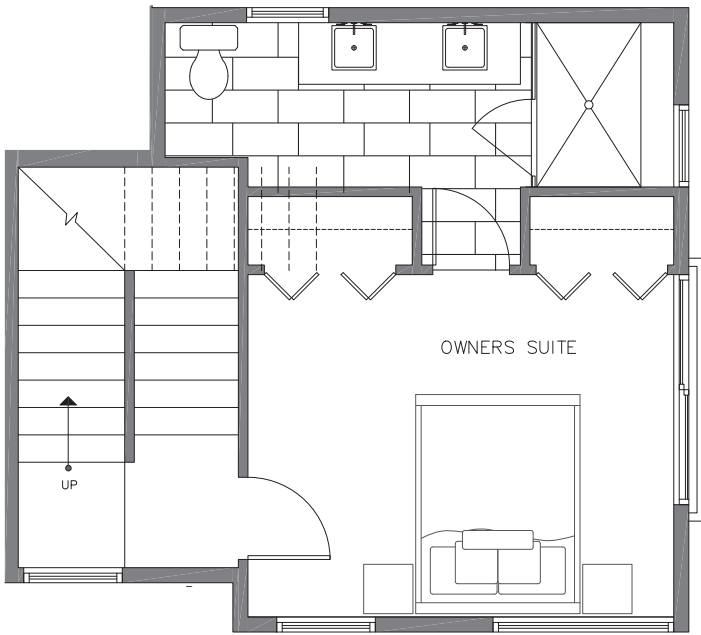

# 8362 14TH AVE NW

SEATTLE, WA 98117

1,054

2

1.75

PARKING SPACE

THIRD FLOOR

ROOF DECK