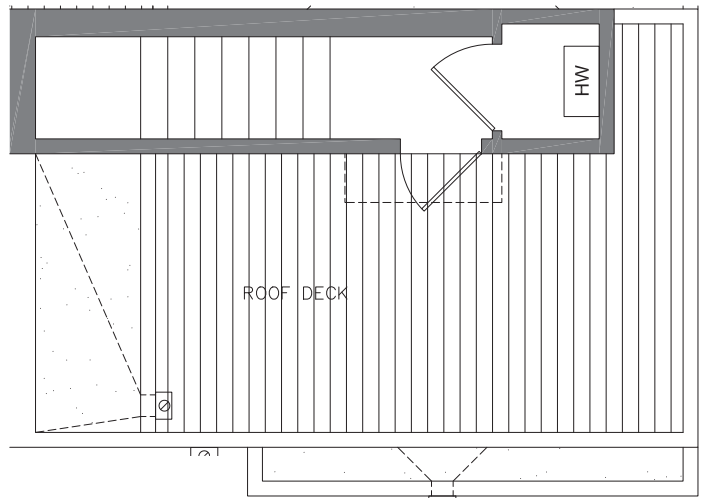

# 8362 14TH AVE NW

SEATTLE, WA 98117

1,054

2

1.75

PARKING SPACE

THIRD FLOOR

ROOF DECK