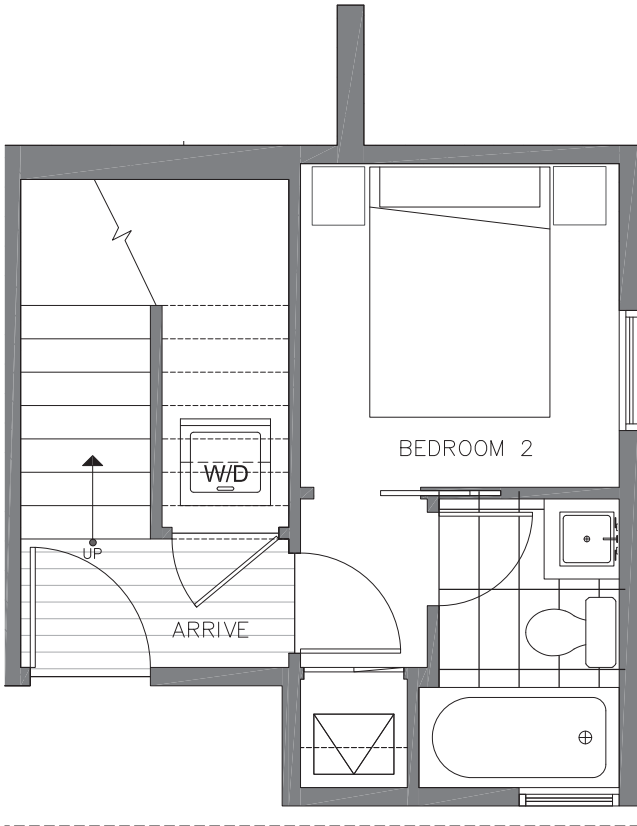

# 8362 14TH AVE NW

SEATTLE, WA 98117

1,054

2

1.75

PARKING SPACE

FIRST FLOOR

SECOND FLOOR

# 8362 14TH AVE NW

SEATTLE, WA 98117

1,054

2

1.75

PARKING SPACE

THIRD FLOOR

ROOF DECK