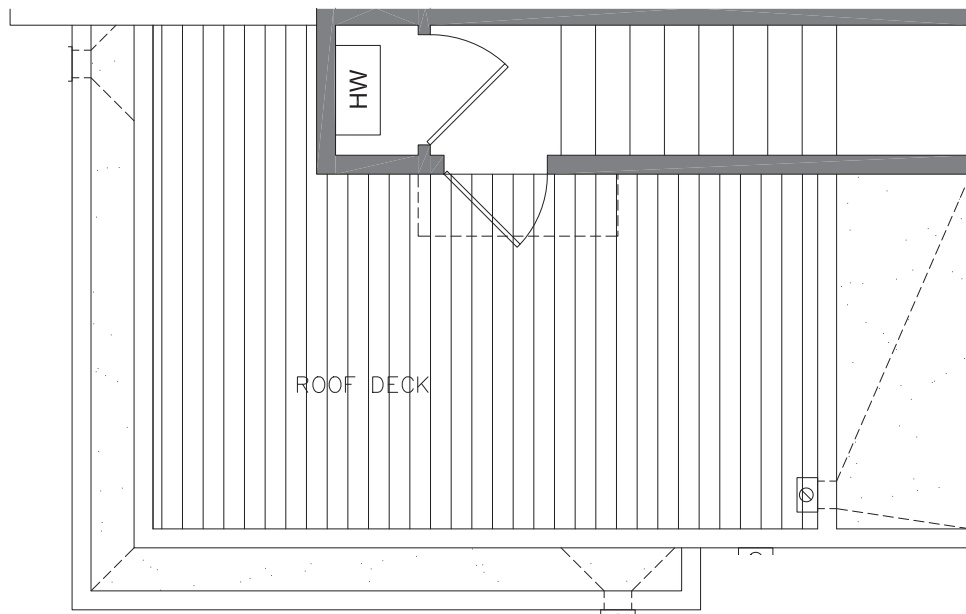

# 8364 14TH AVE NW

SEATTLE, WA 98117

1,009

2

1.75

PARKING SPACE

THIRD FLOOR

ROOF DECK