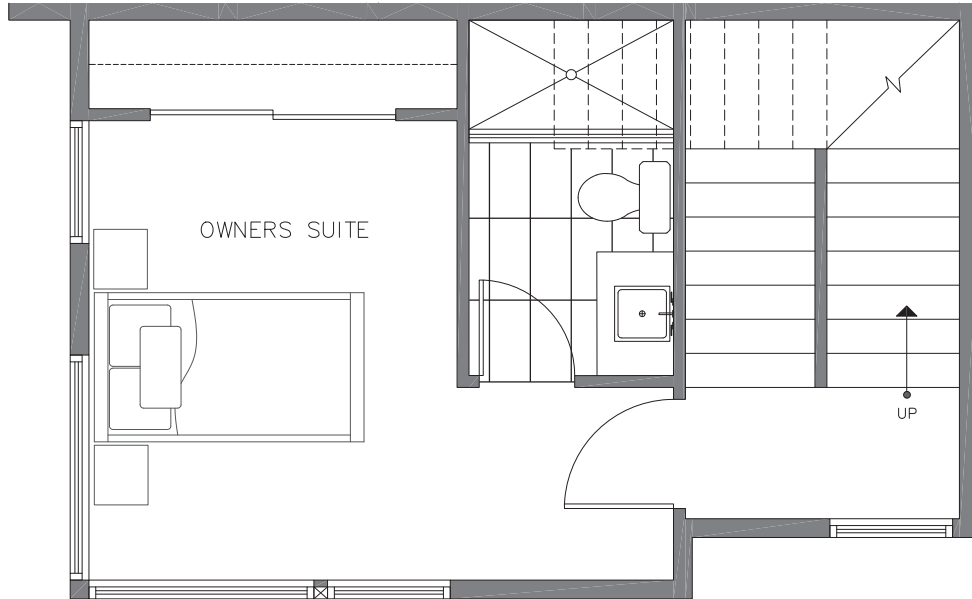

# 8364 14TH AVE NW

SEATTLE, WA 98117

1,009

2

1.75

PARKING SPACE

THIRD FLOOR

ROOF DECK