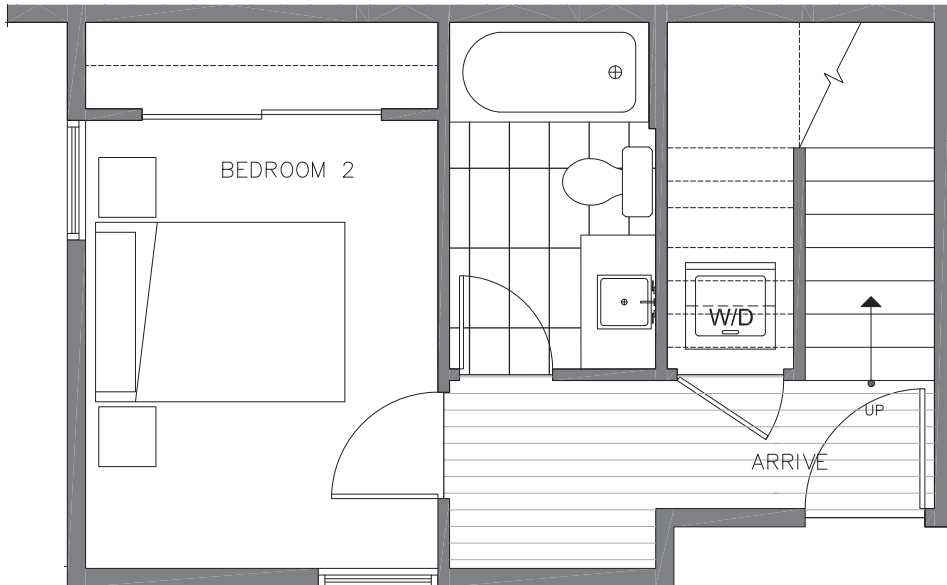

# 8364 14TH AVE NW

SEATTLE, WA 98117

1,009

2

1.75

PARKING SPACE

FIRST FLOOR

SECOND FLOOR