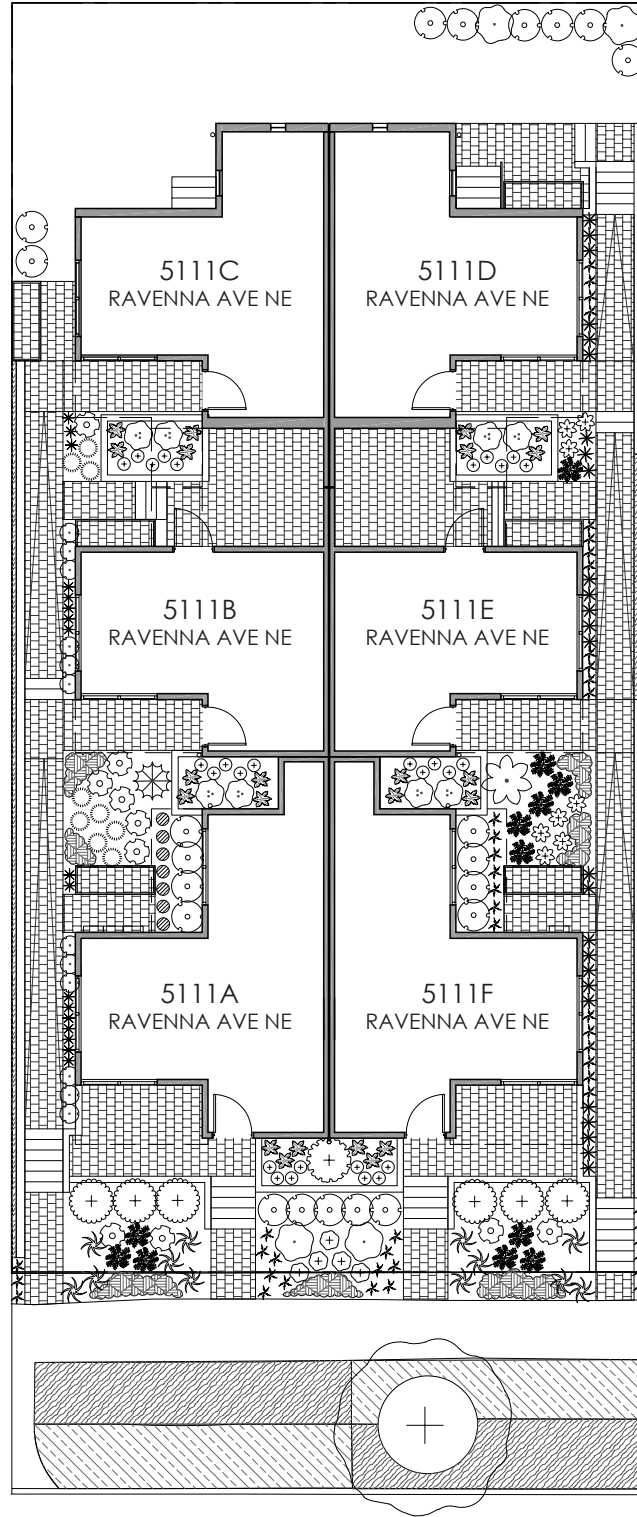

TREMONT SITE MAP

UNIVERSITY DISTRICT | 5111 RAVENNA AVE NE, SEATTLE, WA 98105
LOCATED ON RAVENNA AVE NE NORTH OF NE 51ST ST

→ N

RAVENNA AVE NE

PID: 024