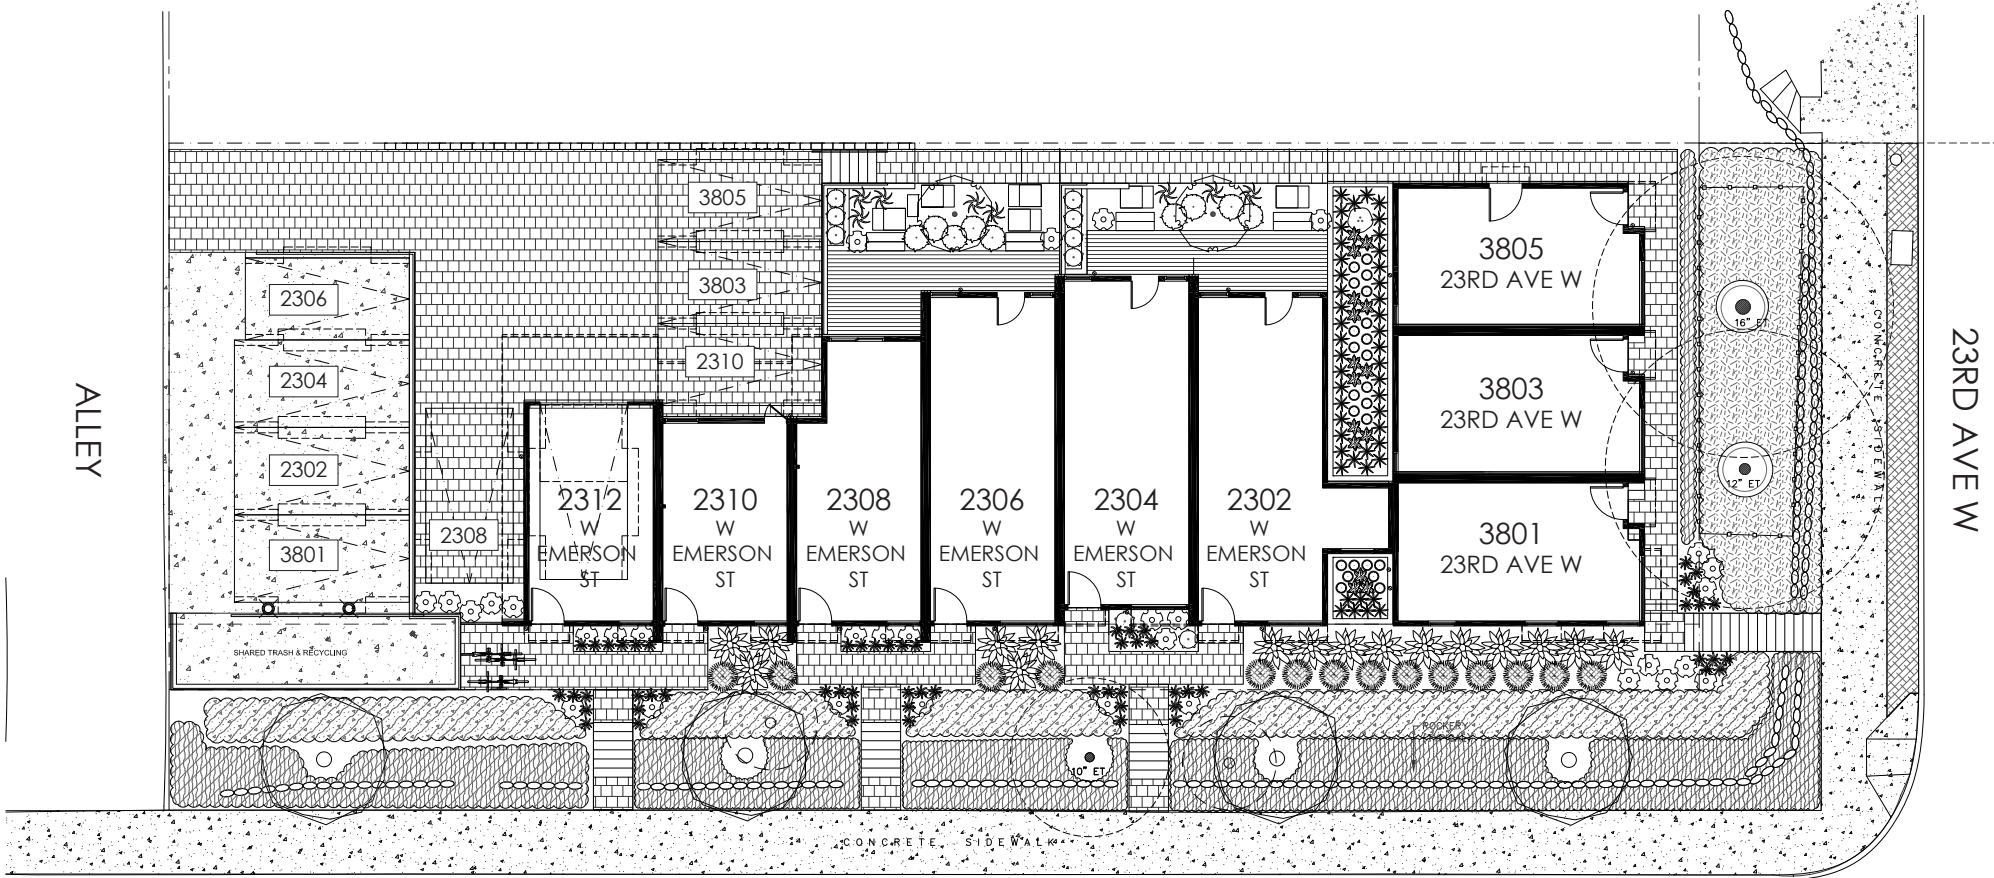

WALDEN SITE MAP

MAGNOLIA | 2302 - 2312 W EMERSON ST + 3801 - 3805 23RD AVE W, SEATTLE, WA 98199
LOCATED AT THE CORNER OF W EMERSON ST + 23RD AVE W

W EMERSON ST

PID: 423

ISOLAHOMES.COM | 206.960.4000 | 13555 SE 36TH ST., SUITE 320, BELLEVUE, WA 98006

Disclaimer: Floor plans and site plans are for illustrative purposes only. In a continuing effort to improve products and designs, final construction elevations, square footages, floor plans and/or materials and colors may vary. Buyer to verify to their own satisfaction.