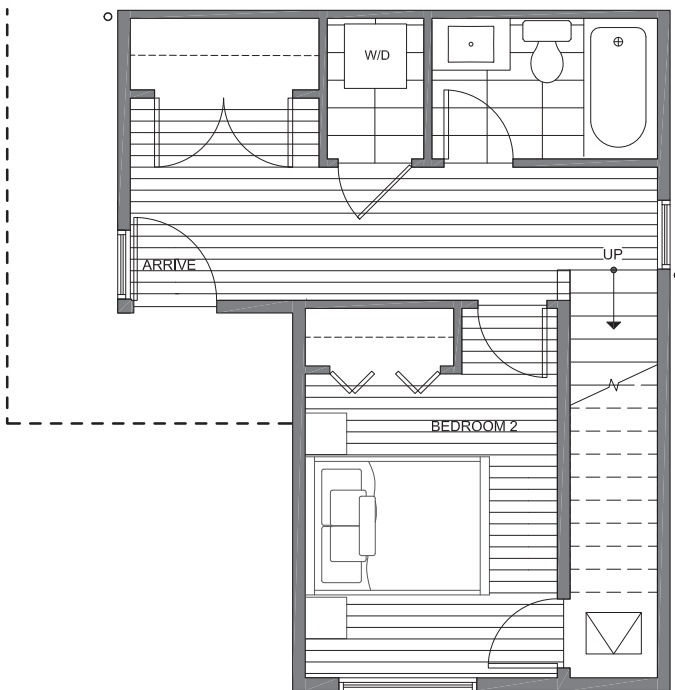

# 143 22ND AVE E

SEATTLE, WA 98112

1,224

2

1.75

FIRST FLOOR

SECOND FLOOR

PID: 439

1,224

2

1.75

THIRD  
FLOOR

ROOF  
DECK

PID: 439