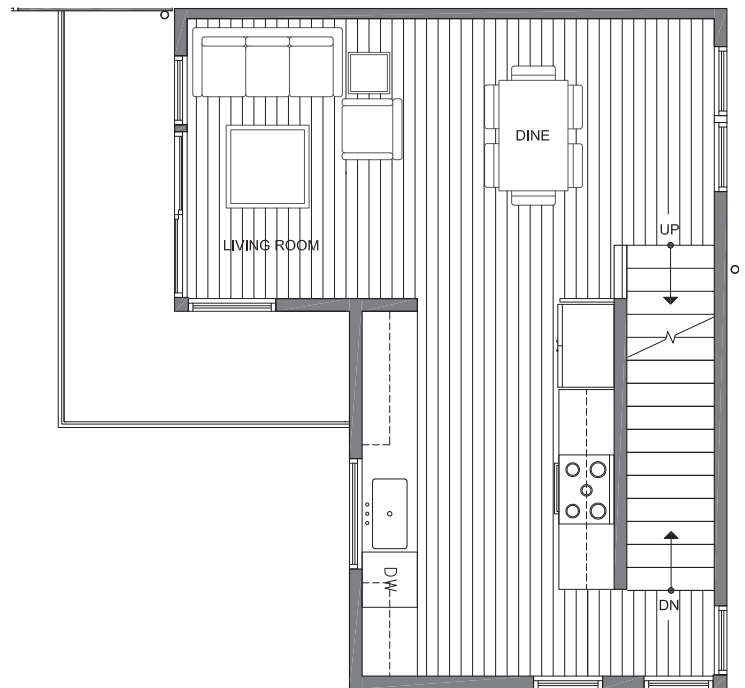

# 143 22ND AVE E

SEATTLE, WA 98112

1,224

2

1.75

FIRST FLOOR

SECOND FLOOR

PID: 439

1,224

2

1.75

THIRD  
FLOOR

ROOF  
DECK

PID: 439