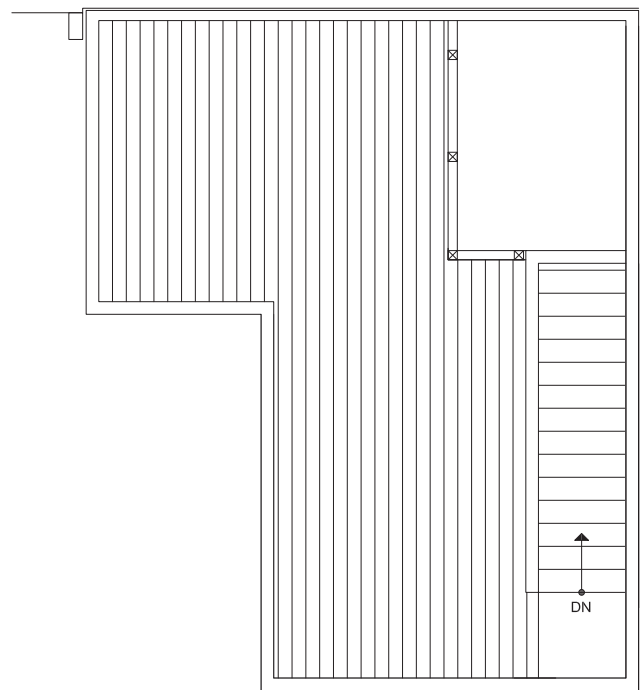

# 143 22ND AVE E

SEATTLE, WA 98112

1,224

2

1.75

FIRST FLOOR

SECOND FLOOR

PID: 439

1,224

2

1.75

THIRD  
FLOOR

ROOF  
DECK

PID: 439