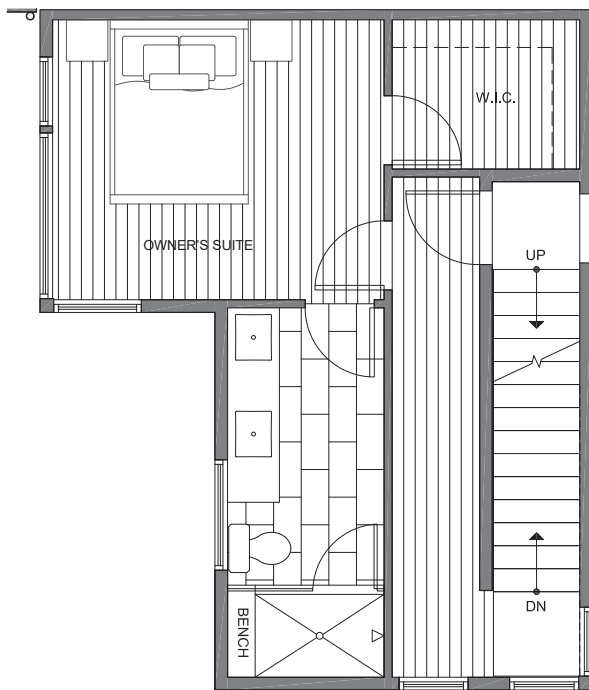

# 143 22ND AVE E

SEATTLE, WA 98112

1,224

2

1.75

FIRST FLOOR

SECOND FLOOR

PID: 439

1,224

2

1.75

THIRD  
FLOOR

ROOF  
DECK

PID: 439