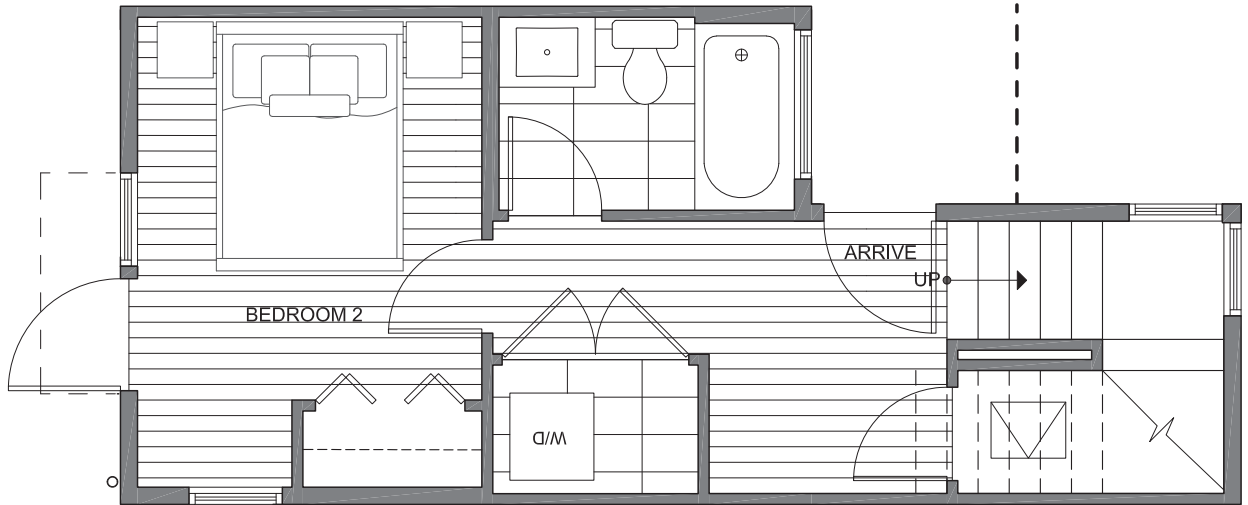

145 22ND AVE E

SEATTLE, WA 98112

1,079

2

1.75

FIRST FLOOR

SECOND FLOOR

PID: 439

145 22ND AVE E

SEATTLE, WA 98112

1,079

2

1.75

THIRD FLOOR

ROOF DECK

→ N