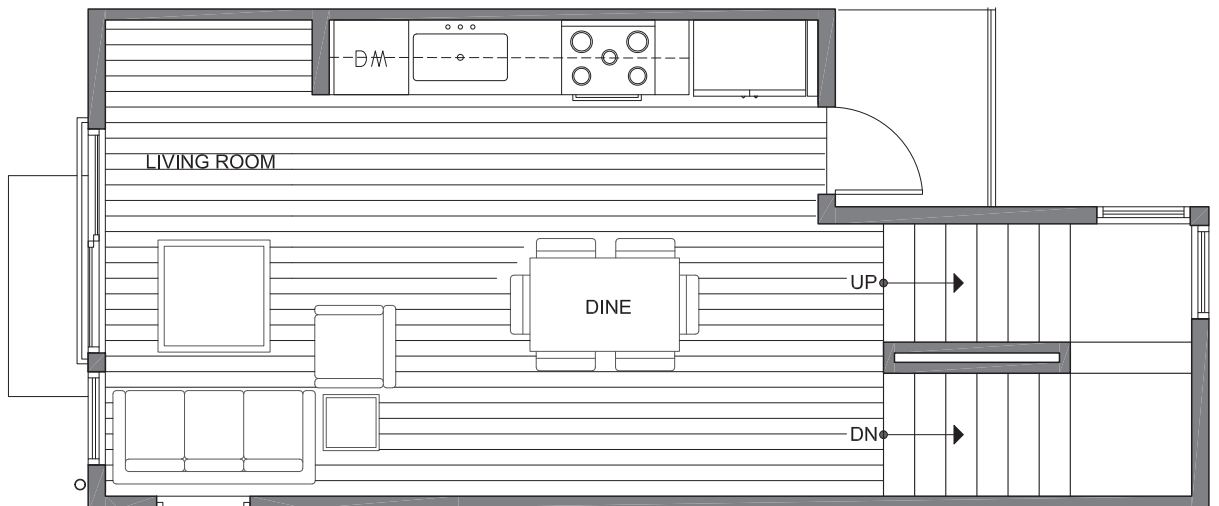

145 22ND AVE E

SEATTLE, WA 98112

1,079

2

1.75

FIRST FLOOR

SECOND FLOOR

PID: 439

145 22ND AVE E

SEATTLE, WA 98112

1,079

2

1.75

THIRD FLOOR

ROOF DECK

→ N