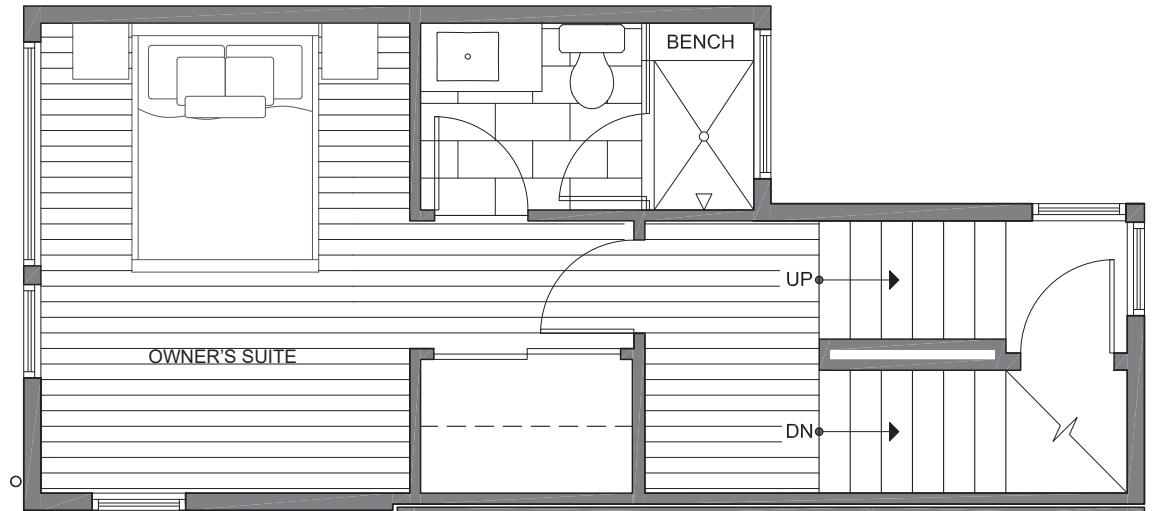

145 22ND AVE E

SEATTLE, WA 98112

1,079

2

1.75

THIRD FLOOR

ROOF DECK

→ N