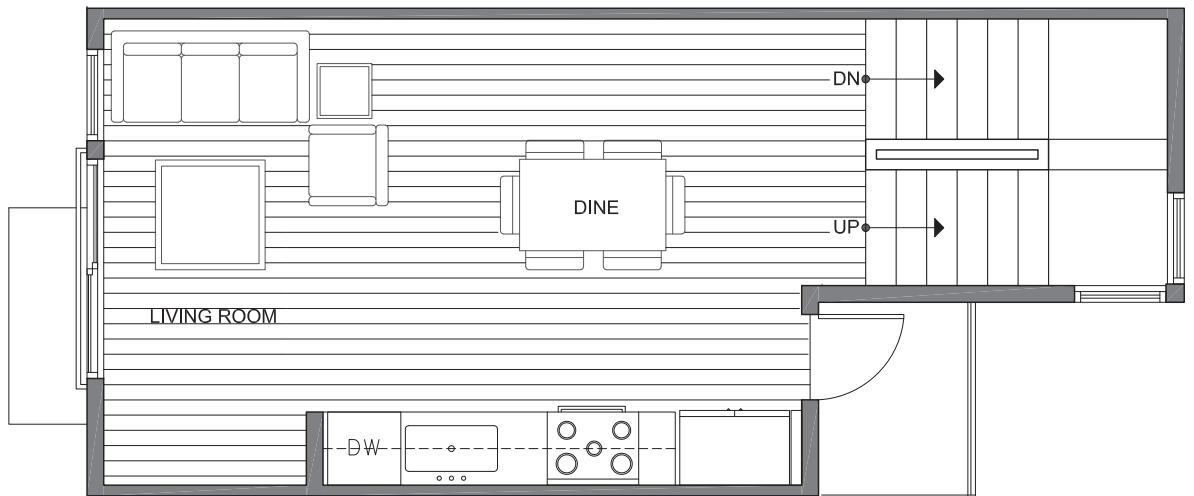

# 147 22ND AVE E

SEATTLE, WA 98112

1,079

2

1.75

FIRST FLOOR

SECOND FLOOR

PID: 439

## THIRD FLOOR