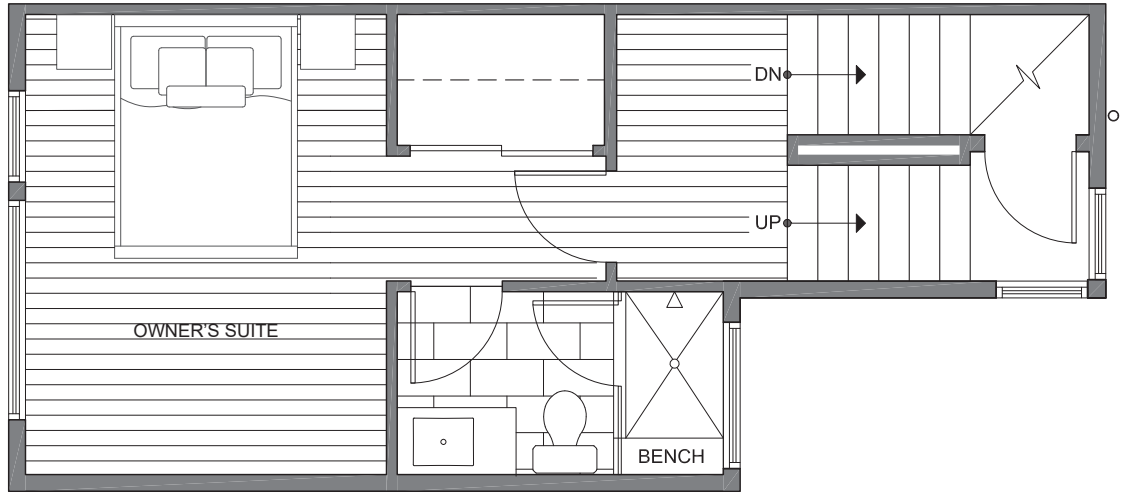

# 147 22ND AVE E

SEATTLE, WA 98112

1,079

2

1.75

FIRST FLOOR

SECOND FLOOR

PID: 439

## THIRD FLOOR