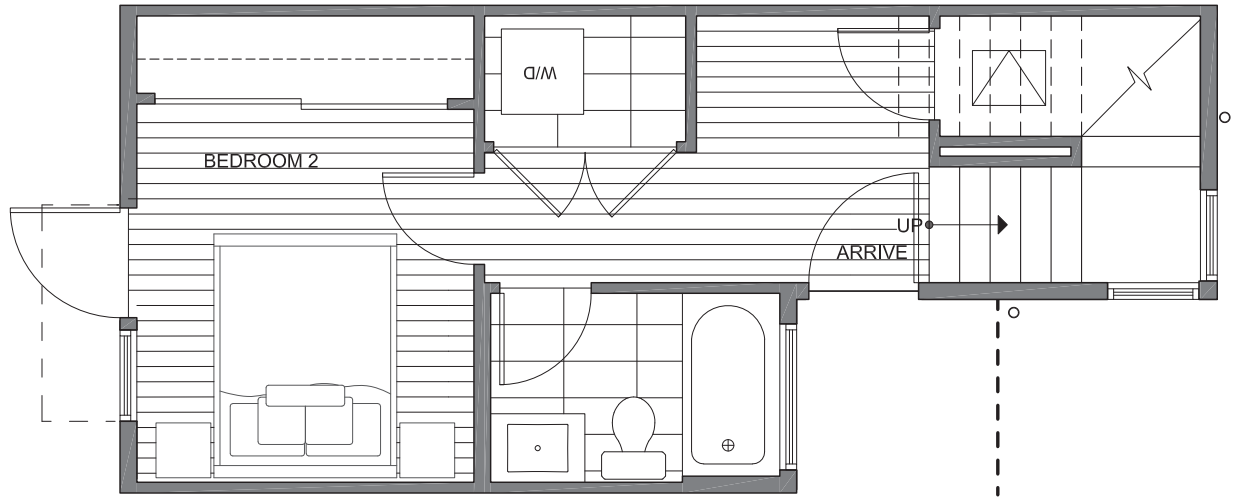

# 147 22ND AVE E

SEATTLE, WA 98112

1,079

2

1.75

FIRST FLOOR

SECOND FLOOR

PID: 439

## THIRD FLOOR