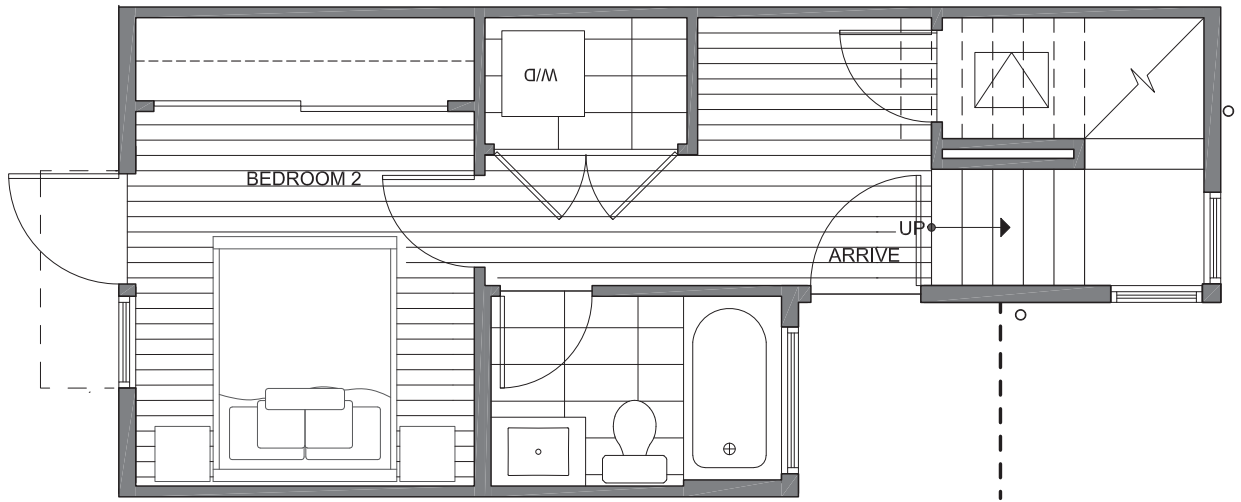

# 151 22ND AVE E

SEATTLE, WA 98112

1,079

2

1.75

FIRST FLOOR

SECOND FLOOR

PID: 439

# 151 22ND AVE E

SEATTLE, WA 98112

1,079

2

1.75

THIRD  
FLOOR

ROOF  
DECK

PID: 439