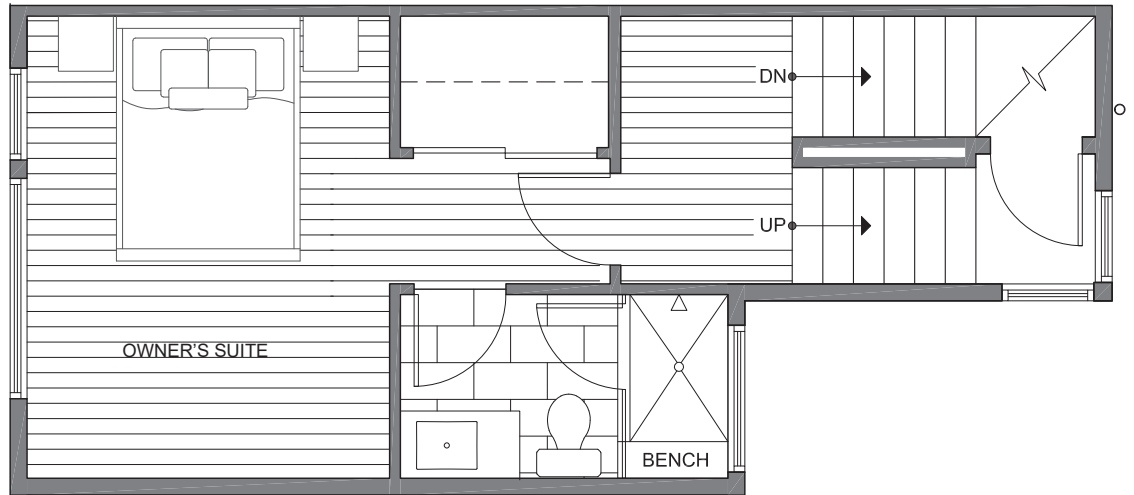

# 151 22ND AVE E

SEATTLE, WA 98112

1,079

2

1.75

THIRD  
FLOOR

ROOF  
DECK

PID: 439