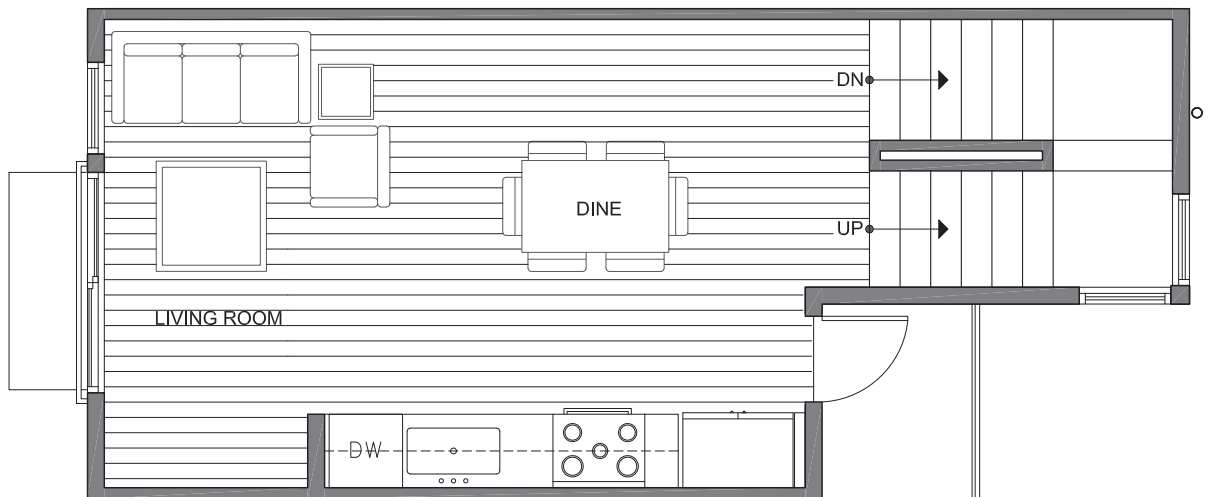

# 151 22ND AVE E

SEATTLE, WA 98112

1,079

2

1.75

FIRST FLOOR

SECOND FLOOR

PID: 439

# 151 22ND AVE E

SEATTLE, WA 98112

1,079

2

1.75

THIRD  
FLOOR

ROOF  
DECK

PID: 439