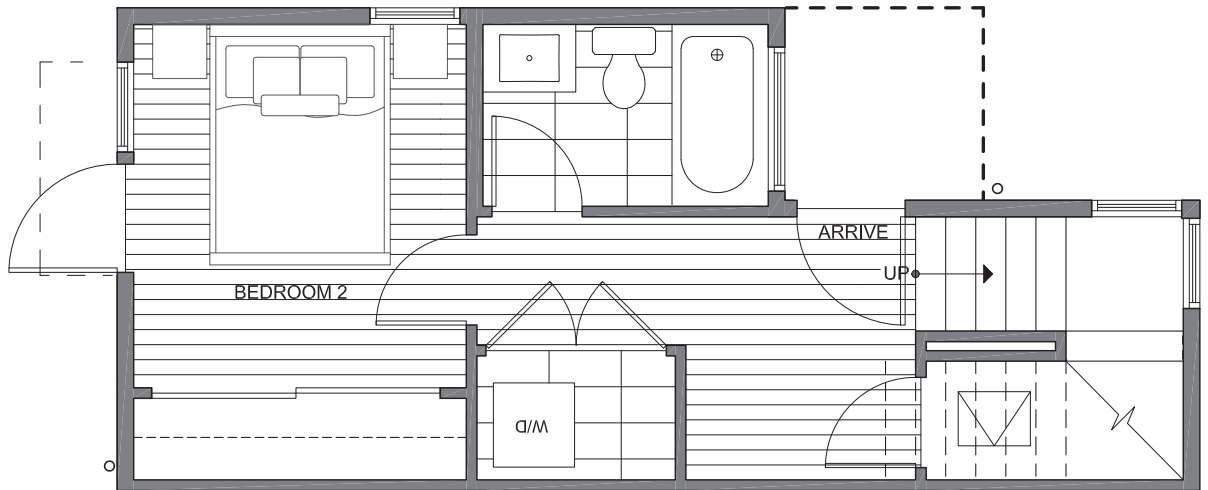

153 22ND AVE E

SEATTLE, WA 98112

1,079

2

1.75

FIRST FLOOR

SECOND FLOOR

PID: 439

153 22ND AVE E

SEATTLE, WA 98112

1,079

2

1.75

THIRD FLOOR

ROOF DECK

→ N