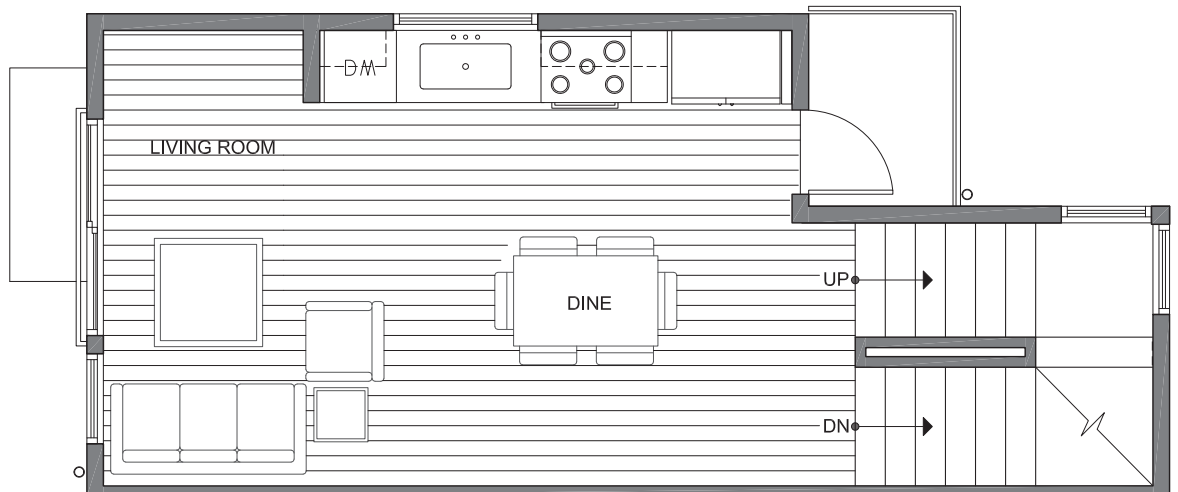

153 22ND AVE E

SEATTLE, WA 98112

1,079

2

1.75

FIRST FLOOR

SECOND FLOOR

PID: 439

153 22ND AVE E

SEATTLE, WA 98112

1,079

2

1.75

THIRD FLOOR

ROOF DECK

→ N