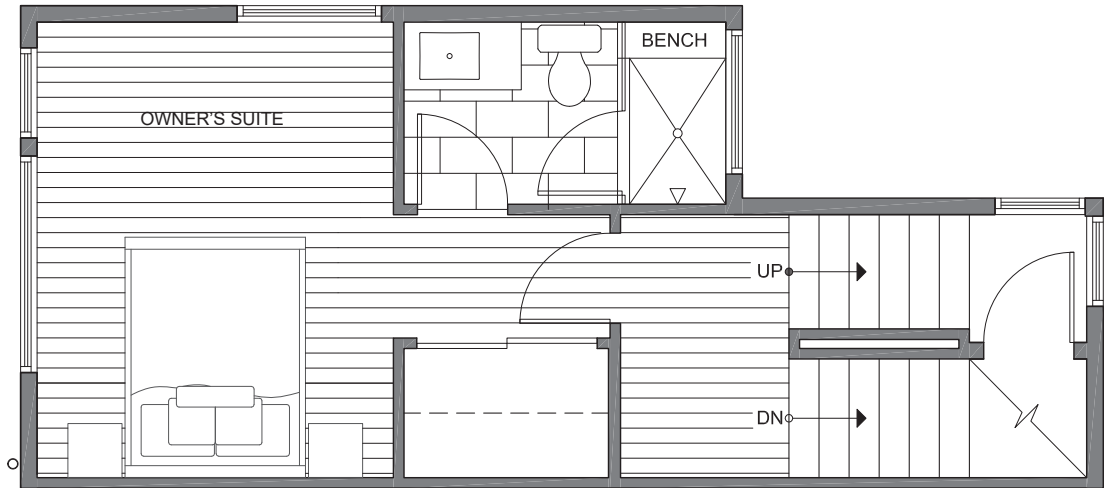

153 22ND AVE E

SEATTLE, WA 98112

1,079

2

1.75

THIRD FLOOR

ROOF DECK

→ N