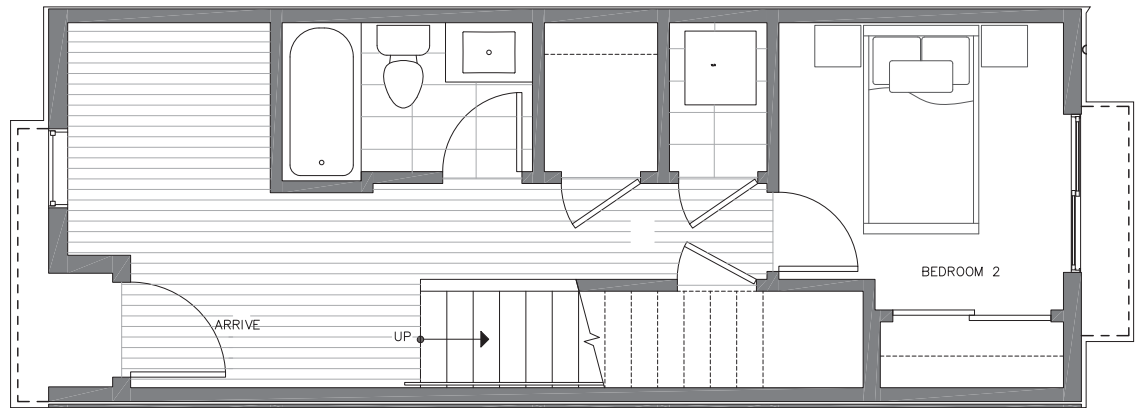

1,294

2

1.75

FIRST FLOOR

SECOND FLOOR

PID: 406

818 NE 63RD ST

SEATTLE, WA 98115

1,294

2

1.75

THIRD FLOOR

ROOF DECK

PID: 406