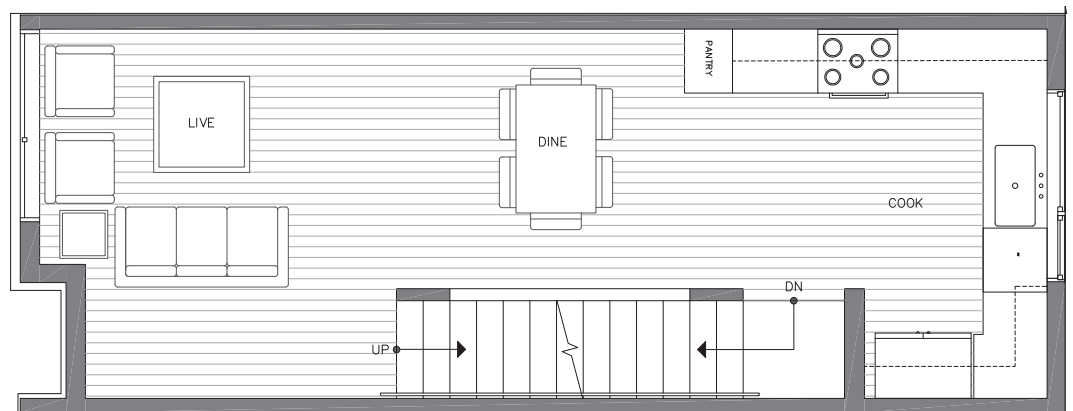

1,294

2

1.75

FIRST FLOOR

SECOND FLOOR

PID: 406

818 NE 63RD ST

SEATTLE, WA 98115

1,294

2

1.75

THIRD FLOOR

ROOF DECK

PID: 406