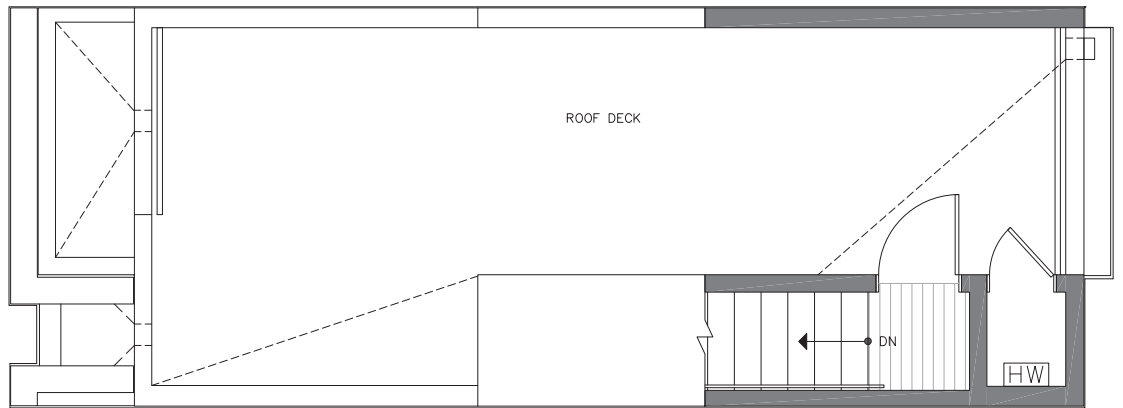

# 820 NE 63RD ST

SEATTLE, WA 98115

1,294

2

1.75

THIRD FLOOR

ROOF DECK

PID: 406

ISOLAHOMES.COM | 206.413.9555 | 13555 SE 36TH ST., SUITE 320, BELLEVUE, WA 98006

Disclaimer: Floor plans and site plans are for illustrative purposes only. In a continuing effort to improve products and designs, final construction elevations, square footages, floor plans and/or materials and colors may vary. Buyer to verify to their own satisfaction.