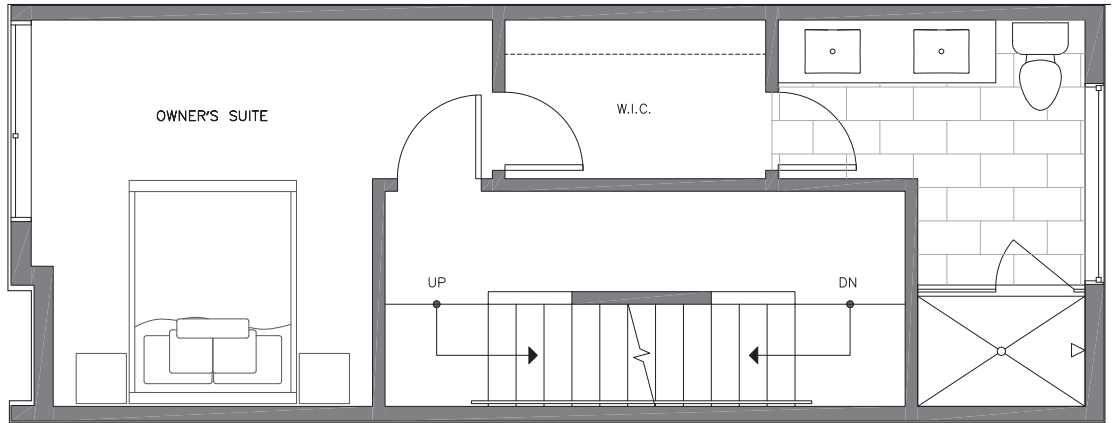

THIRD FLOOR

ROOF DECK