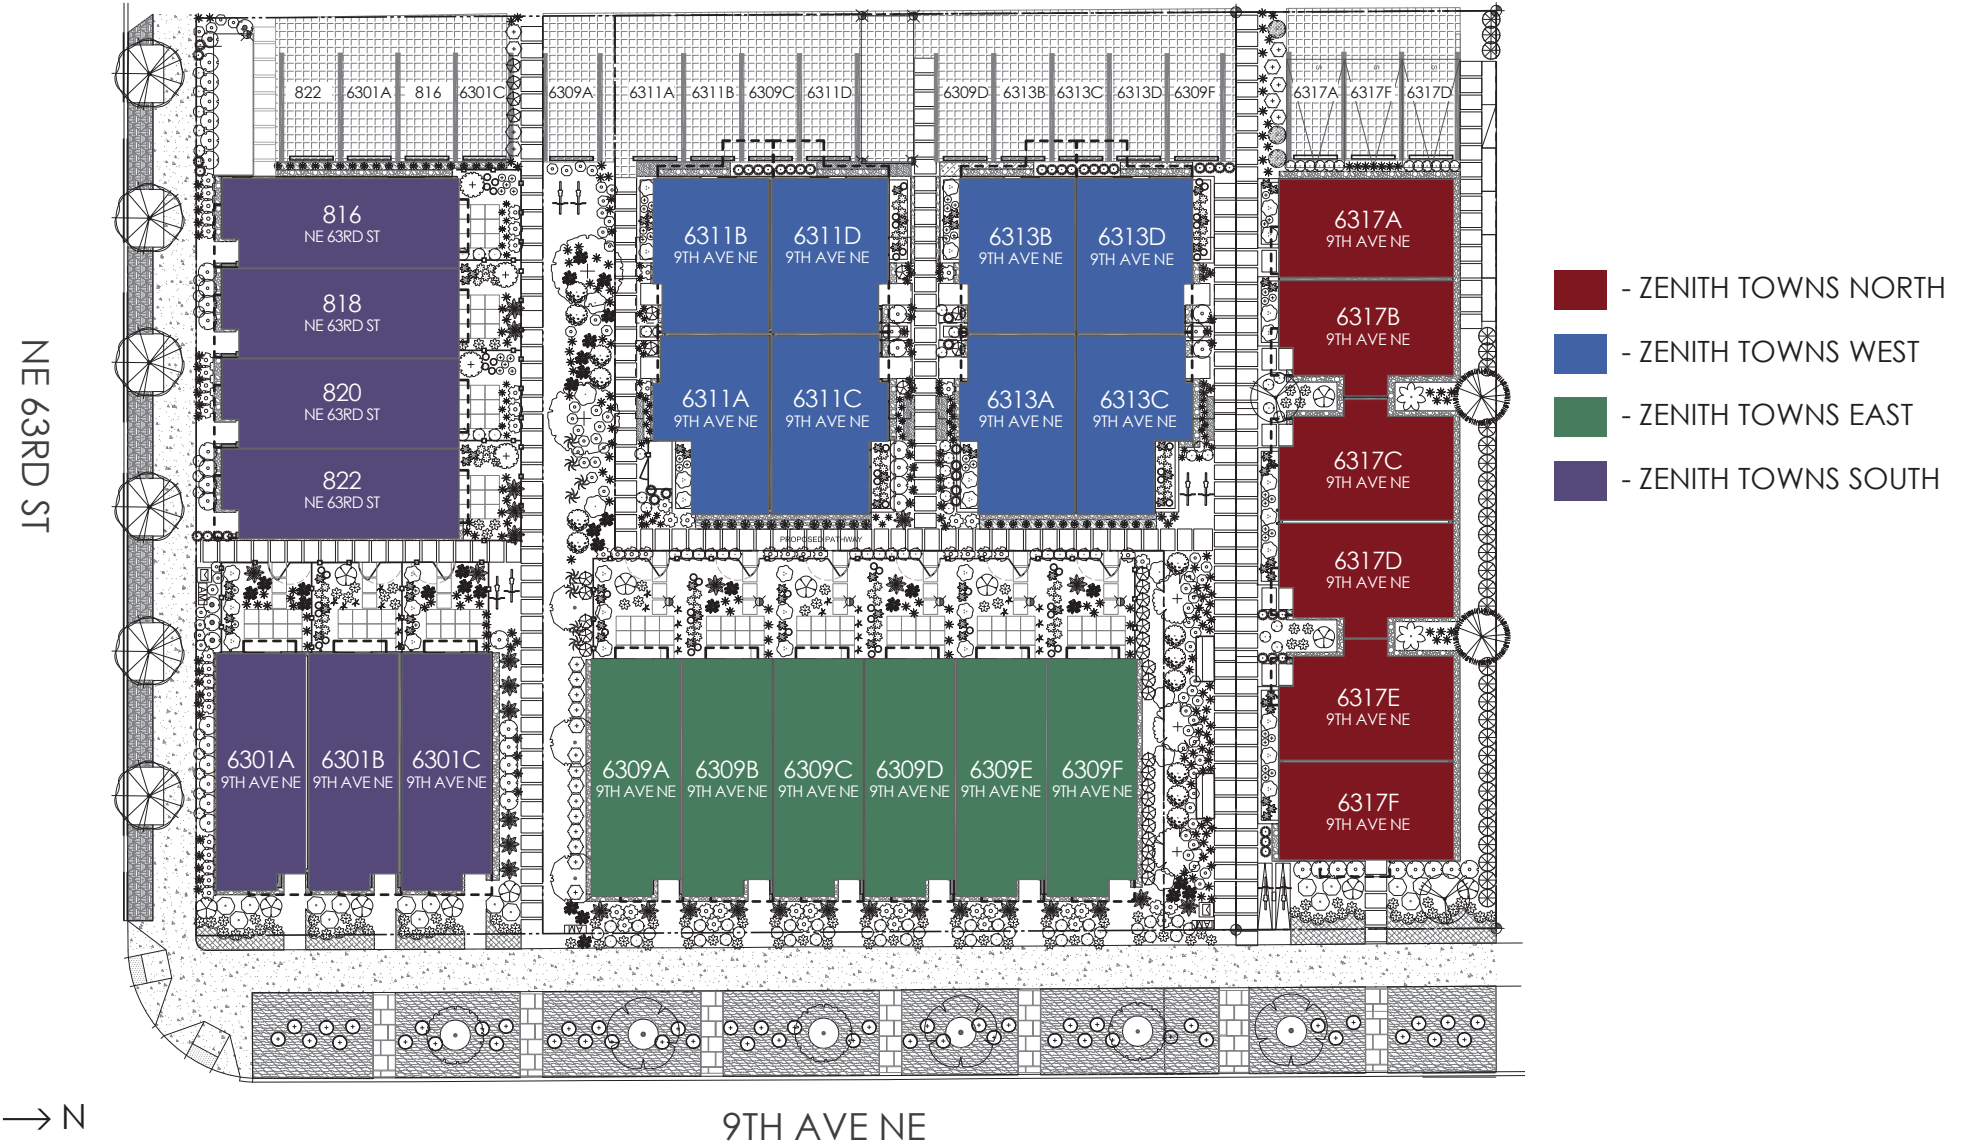

ZENITH TOWNS COMMUNITY SITE MAP

ROOSEVELT | 6301 - 6317 9TH AVE NE + 816 - 822 NE 63RD ST, SEATTLE, WA 98115
 LOCATED AT 9TH AVE NE + NE 63RD ST

PID: 406

ISOLAHOMES.COM | 206.413.9555 | 13555 SE 36TH ST., SUITE 320, BELLEVUE, WA 98006

Disclaimer: Floor plans and site plans are for illustrative purposes only. In a continuing effort to improve products and designs, final construction elevations, square footages, floor plans and/or materials and colors may vary. Buyer to verify to their own satisfaction.