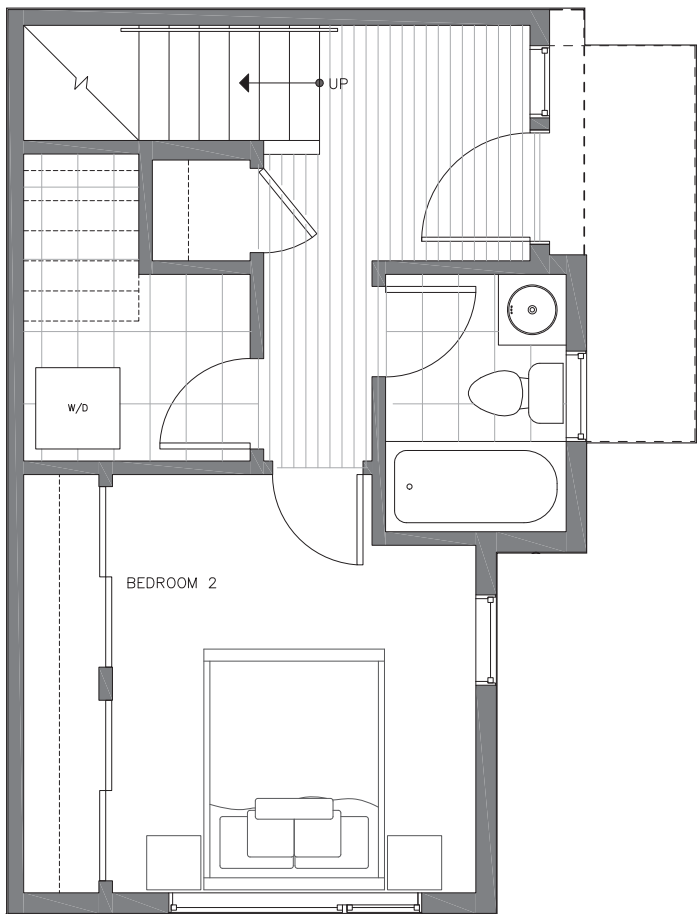

1,192

2

1.75

FIRST FLOOR

SECOND FLOOR

PID: 406

6311C 9TH AVE NE

SEATTLE, WA 98115

1,192

2

1.75

THIRD FLOOR

ROOF DECK

PID: 406

ISOLAHOMES.COM | 206.413.9555 | 13555 SE 36TH ST., SUITE 320, BELLEVUE, WA 98006

Disclaimer: Floor plans and site plans are for illustrative purposes only. In a continuing effort to improve products and designs, final construction elevations, square footages, floor plans and/or materials and colors may vary. Buyer to verify to their own satisfaction.