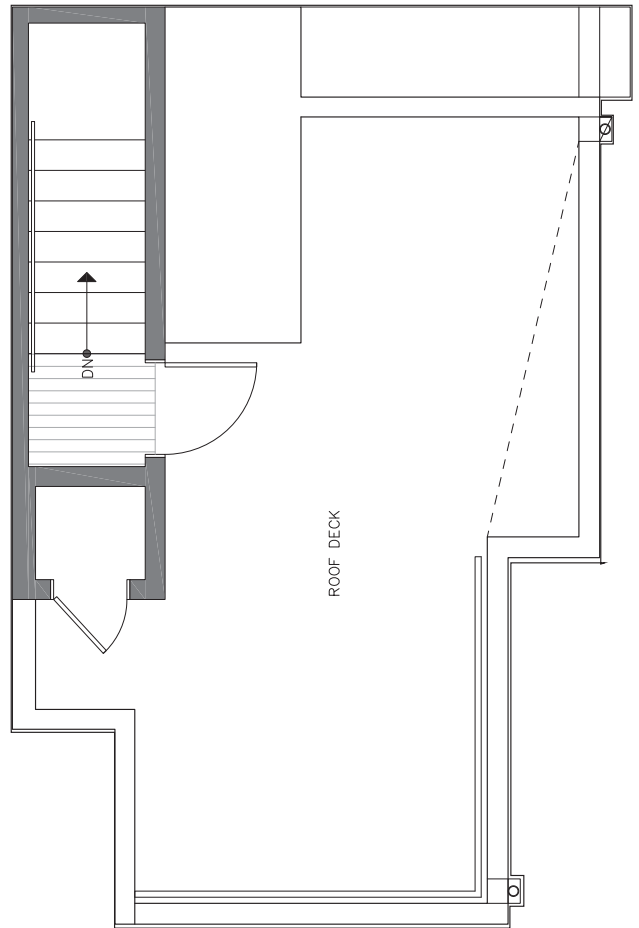

1,192

2

1.75

FIRST FLOOR

SECOND FLOOR

PID: 406

6311C 9TH AVE NE

SEATTLE, WA 98115

1,192

2

1.75

THIRD FLOOR

ROOF DECK

PID: 406

ISOLAHOMES.COM | 206.413.9555 | 13555 SE 36TH ST., SUITE 320, BELLEVUE, WA 98006

Disclaimer: Floor plans and site plans are for illustrative purposes only. In a continuing effort to improve products and designs, final construction elevations, square footages, floor plans and/or materials and colors may vary. Buyer to verify to their own satisfaction.