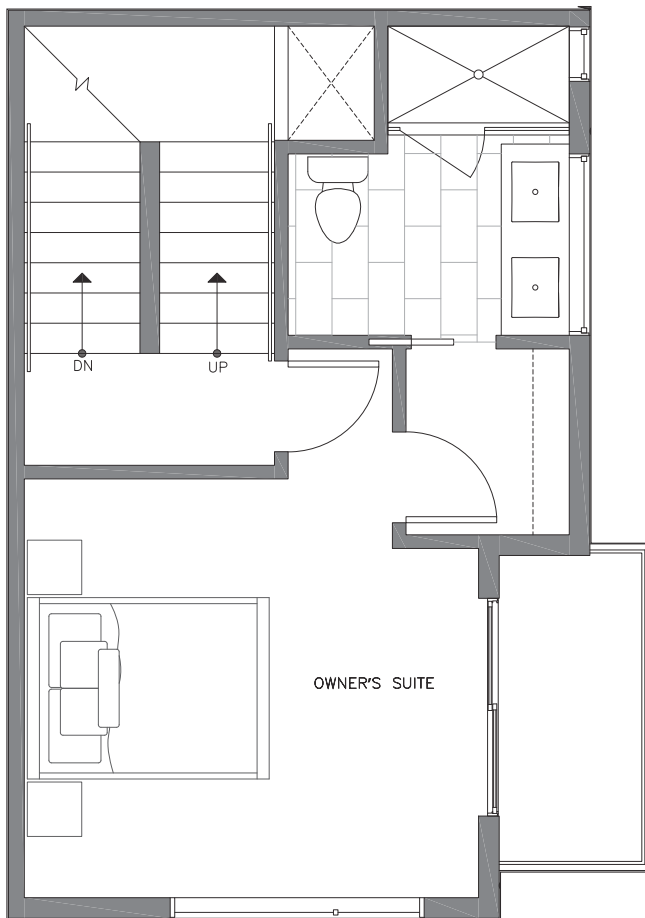

1,192

2

1.75

FIRST FLOOR

SECOND FLOOR

PID: 406

6311C 9TH AVE NE

SEATTLE, WA 98115

1,192

2

1.75

THIRD FLOOR

ROOF DECK

PID: 406

ISOLAHOMES.COM | 206.413.9555 | 13555 SE 36TH ST., SUITE 320, BELLEVUE, WA 98006

Disclaimer: Floor plans and site plans are for illustrative purposes only. In a continuing effort to improve products and designs, final construction elevations, square footages, floor plans and/or materials and colors may vary. Buyer to verify to their own satisfaction.