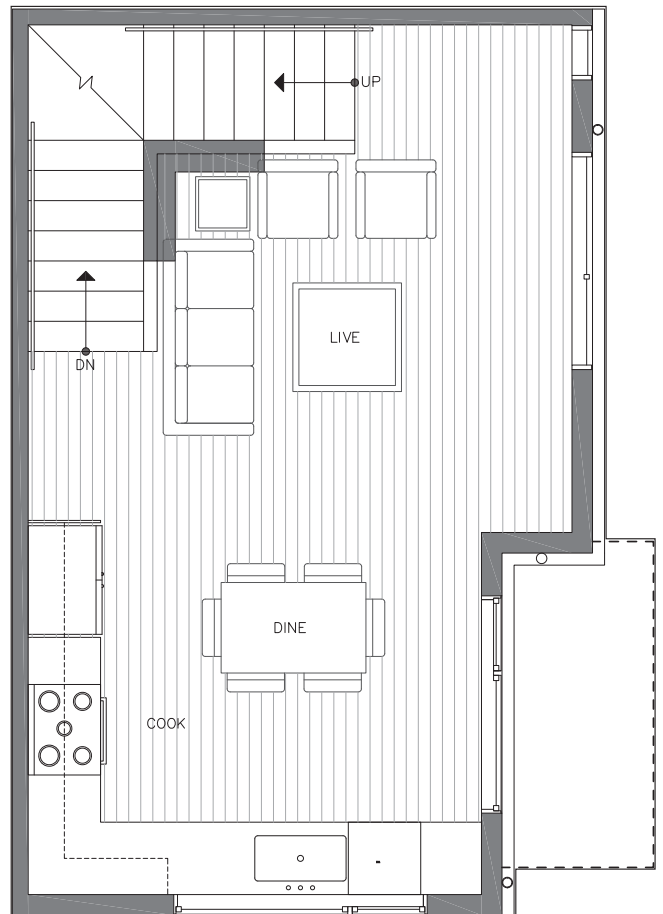

1,192

2

1.75

FIRST FLOOR

SECOND FLOOR

PID: 406

6311C 9TH AVE NE

SEATTLE, WA 98115

1,192

2

1.75

THIRD FLOOR

ROOF DECK

PID: 406

ISOLAHOMES.COM | 206.413.9555 | 13555 SE 36TH ST., SUITE 320, BELLEVUE, WA 98006

Disclaimer: Floor plans and site plans are for illustrative purposes only. In a continuing effort to improve products and designs, final construction elevations, square footages, floor plans and/or materials and colors may vary. Buyer to verify to their own satisfaction.