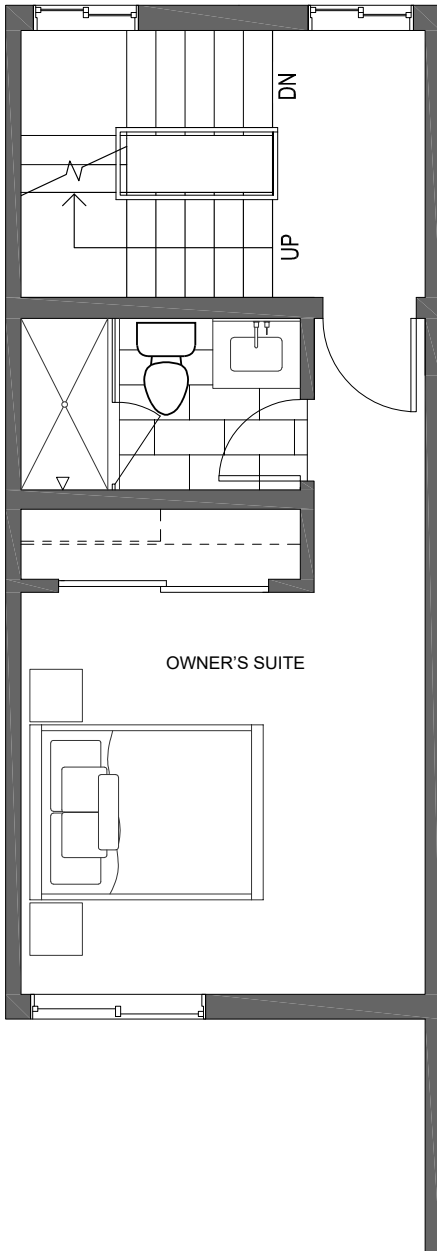

SECOND FLOOR

PID: 462

Zinnia

of the Flora Collection at Greenwood

10421 ALDERBROOK PL NW

SEATTLE, WA 98177

1,095

2

1.75

PARKING SPACE

THIRD FLOOR

ROOF DECK

PID: 462