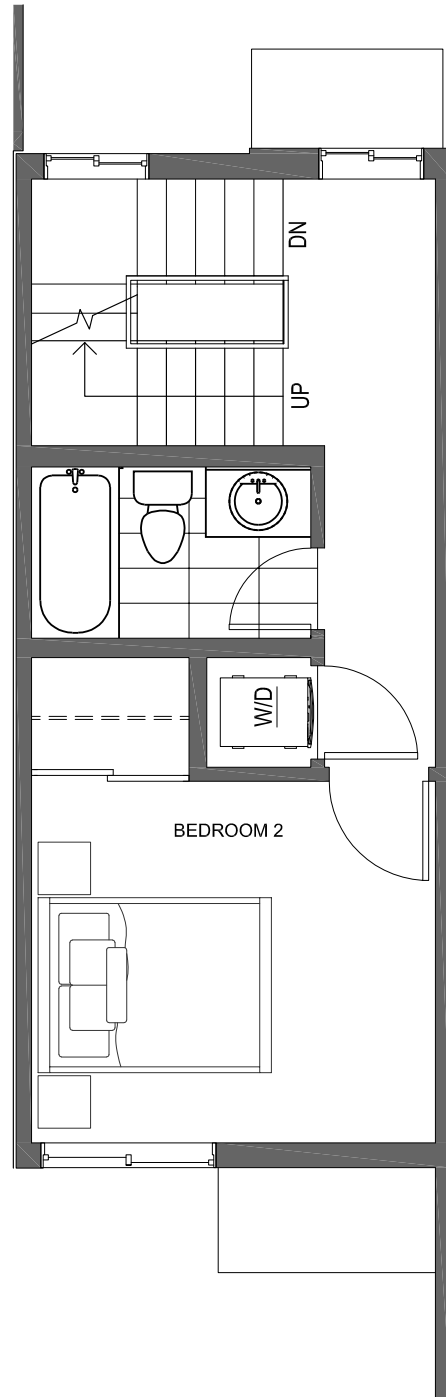

Zinnia

of the Flora Collection at Greenwood

10421 ALDERBROOK PL NW SEATTLE, WA 98177

1,095

2

1.75

PARKING SPACE

FIRST FLOOR

SECOND FLOOR

PID: 462

Zinnia

of the Flora Collection at Greenwood

10421 ALDERBROOK PL NW

SEATTLE, WA 98177

1,095

2

1.75

PARKING SPACE

THIRD FLOOR

ROOF DECK

PID: 462