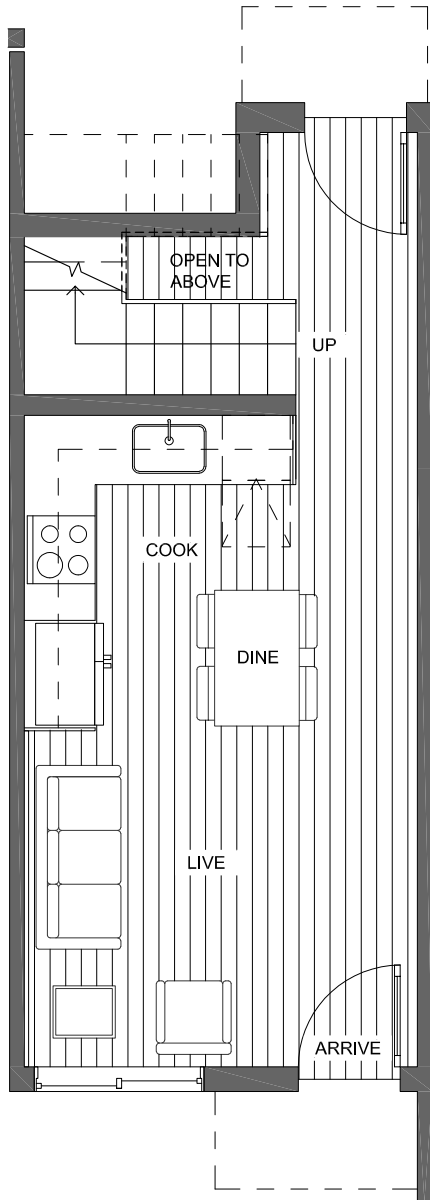

FIRST FLOOR

SECOND FLOOR

PID: 462

Zinnia

of the Flora Collection at Greenwood

10423 ALDERBROOK PL NW SEATTLE, WA 98177

1,092

2

1.75

PARKING SPACE

THIRD FLOOR

ROOF DECK

PID: 462