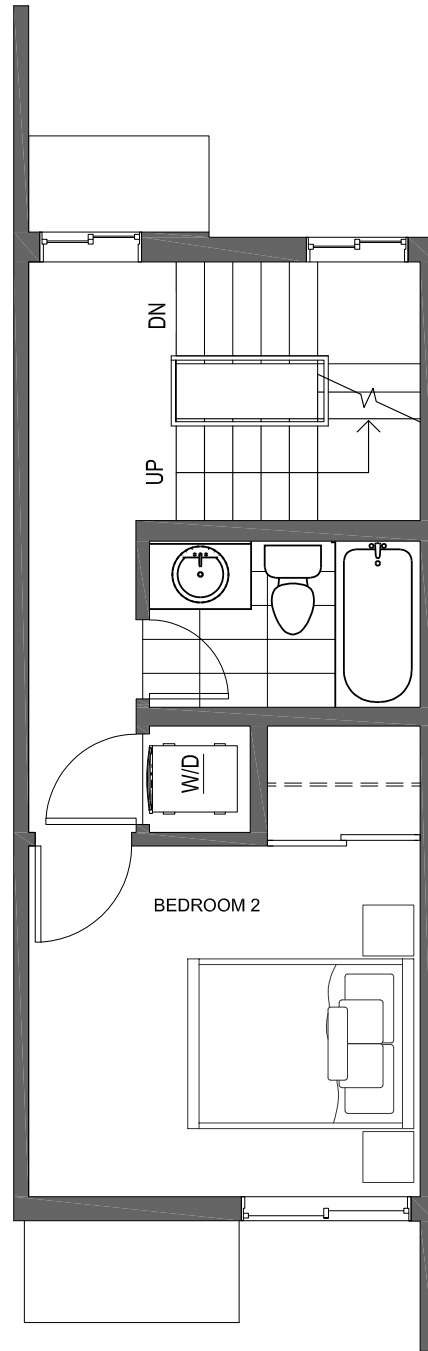

FIRST FLOOR

SECOND FLOOR

PID: 462

Zinnia

of the Flora Collection at Greenwood

10423 ALDERBROOK PL NW SEATTLE, WA 98177

1,092

2

1.75

PARKING SPACE

THIRD FLOOR

ROOF DECK

PID: 462