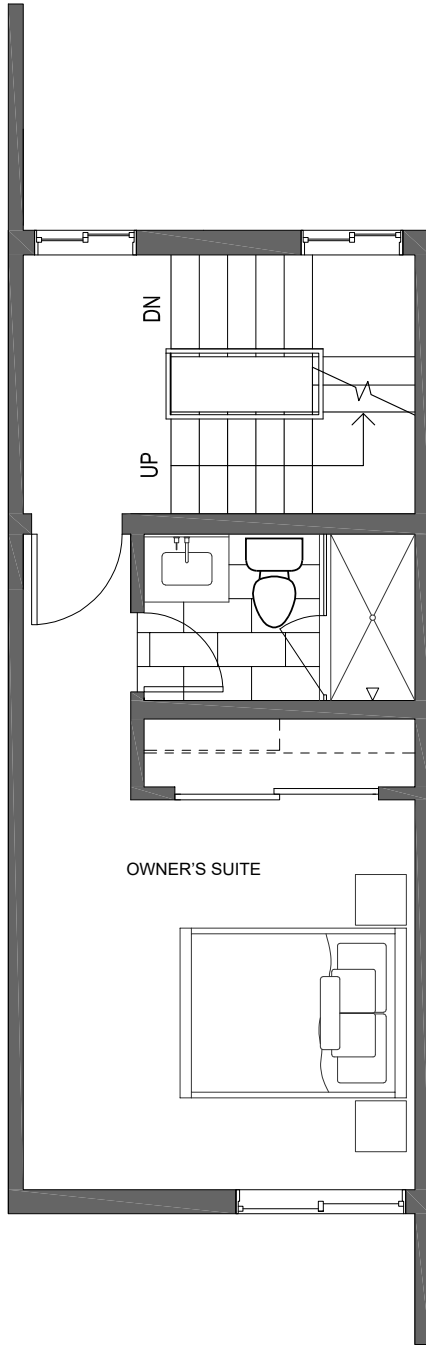

FIRST FLOOR

SECOND FLOOR

PID: 462

Zinnia

of the Flora Collection at Greenwood

10423 ALDERBROOK PL NW SEATTLE, WA 98177

1,092

2

1.75

PARKING SPACE

THIRD FLOOR

ROOF DECK

PID: 462