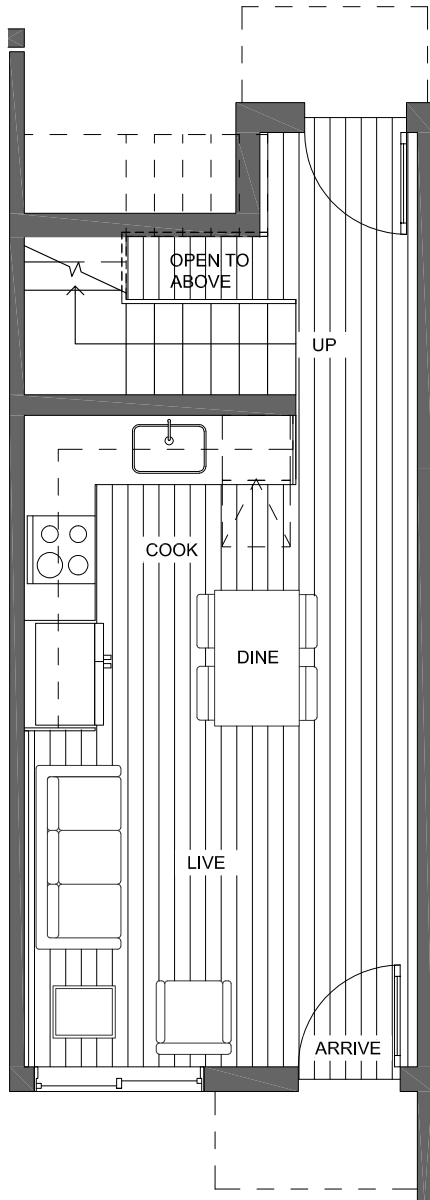

## 10425 ALDERBROOK PL NW SEATTLE, WA 98177

1,092

2

1.75

PARKING SPACE

FIRST FLOOR

SECOND FLOOR

PID: 462

## 10425 ALDERBROOK PL NW SEATTLE, WA 98177

1,092

2

1.75

PARKING SPACE

THIRD FLOOR

ROOF DECK

PID: 462