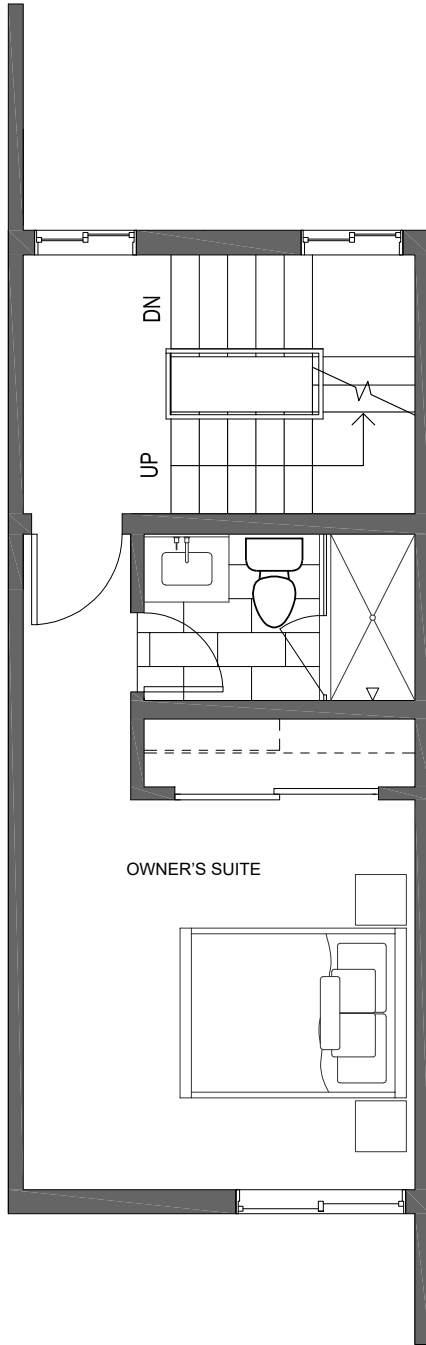

## 10425 ALDERBROOK PL NW SEATTLE, WA 98177

1,092

2

1.75

PARKING SPACE

FIRST FLOOR

SECOND FLOOR

PID: 462

## 10425 ALDERBROOK PL NW SEATTLE, WA 98177

1,092

2

1.75

PARKING SPACE

THIRD FLOOR

ROOF DECK

PID: 462