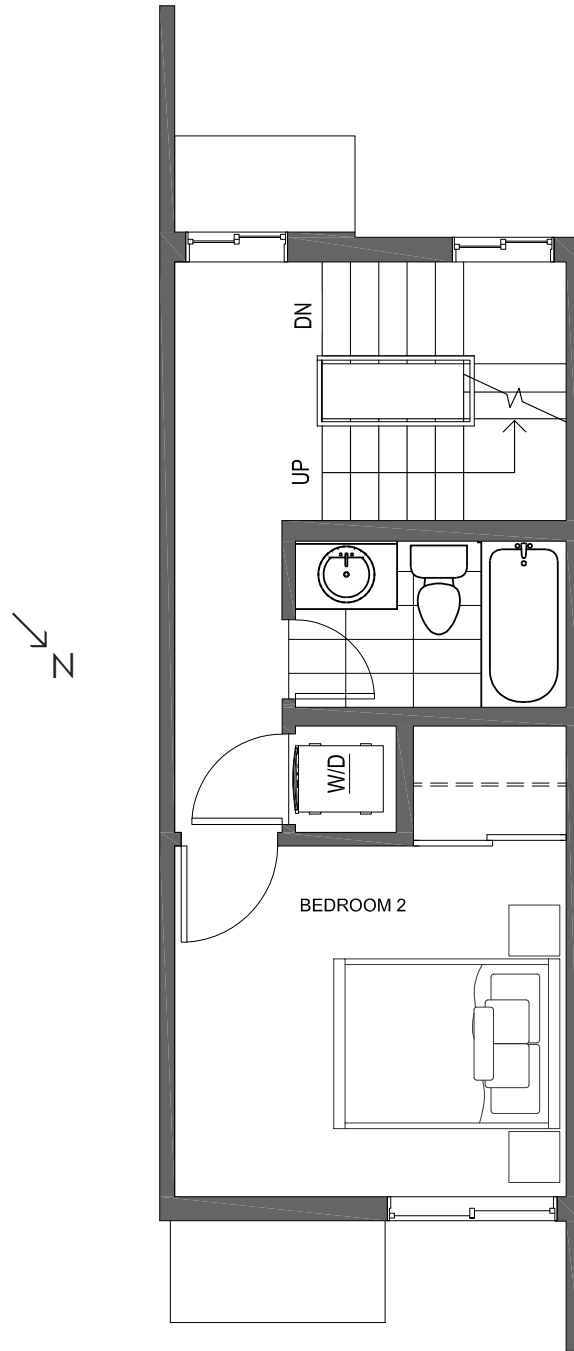

## 10425 ALDERBROOK PL NW SEATTLE, WA 98177

1,092

2

1.75

PARKING SPACE

FIRST FLOOR

SECOND FLOOR

PID: 462

## 10425 ALDERBROOK PL NW SEATTLE, WA 98177

1,092

2

1.75

PARKING SPACE

THIRD FLOOR

ROOF DECK

PID: 462